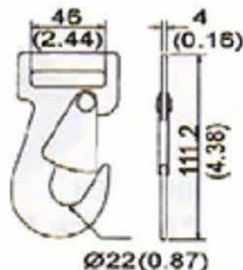

MH16-2545
1 3/4"/45mm Twisted Snap Hook
B/S: 2500Kgs/ 5000Lbs

MH01-52
2" Twisted Snap Hook
B/S: 5000Kgs/11000Lbs

MH02-52
2" Snap Hook
B/S: 5000Kgs/11000Lbs

*Specification May Slightly Change Without Notice

Flat & Snap Hooks

RB

MH82-22

Tab Hook

B/S: 1000 kgs/2200 lbs

MH35F

Luggage Steel Hook, Full coated

B/S: 200 kgs/440 lbs

MH33

2" Snap Hook W/Spacers

B/S: 3000 kgs/6600 lbs

MH63-22

2" Snap Hook

B/S: 2300 kgs/5000 lbs

MH03-272

2" Snap Hook

B/S: 2700 kgs/5000 lbs

MH03S-2745

Snap Hook, 45mm

B/S: 2700 kgs/5400 lbs

MH60-93G

3" Snap Hook, Military Green

B/S: 9000 kgs/20000 lbs

MH61-94