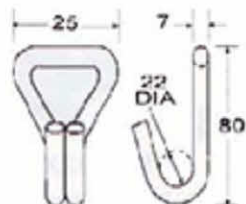

2" Short Handle W/Snap Hook
B/S: 2,270Kgs/ 5,000Lbs

RB15H-452

RB15HD-452 Double Hex
2" Wrench Drive
B/S: 4500Kgs/ 9090Lbs

WH02-61X 600Kgs/ 1320Lbs
WH02-81X 800Kgs /1760Lbs
1" S Hook, Stainless

WH02-1235X

1-1/2" S Hook, Stainless
10.5mm B/S:1250Kgs/ 2500Lbs

WH22-152X

2" S Hook, Stainless
11mm B/S: 1500Kgs/ 3300Lbs

WH04-81X

1" Double J Hook, Stainless
B/S: 800Kgs/ 1760Lbs

WH03-121X

1" Double J Hook, Stainless
B/S: 1200Kgs/ 2640Lbs

WH14-1535X

1 1/2" Double J Hook, Stainless
B/S: 1300Kgs/ 2860Lbs