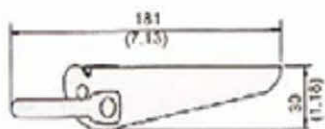

CB21-61
1" Cargo Net Cambuckle
B.S.: 600Kgs/ 1320Lbs

CB17B-11
1" Spring Buckle, Black
B.S.: 100Kgs/ 220Lbs

Overcenter Buckles

RB

OB22F-181

1" Paddle Buckle, 25mm

Breaking Strength: 1800Kgs/ 3600Lbs

OB21F-151