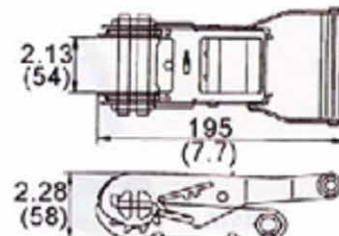

2" Standard Ratchet Buckle
B/S: 5000Kgs/ 11000Lbs

2" Ratchet Buckle, 50mm, Plastic Grip
B/S: 5000Kgs/ 11000Lbs