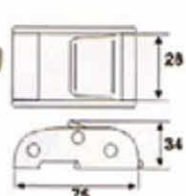

CB08-81
1" Cambuckle, w/floating Cam,
25mm, B.S. : 800Kgs/ 1760Lbs