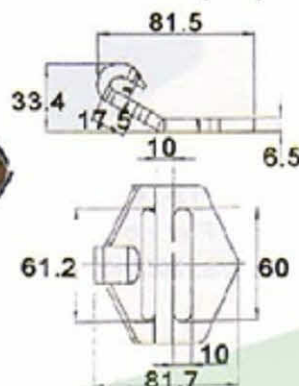

*Specification May Slightly Change Without Notice