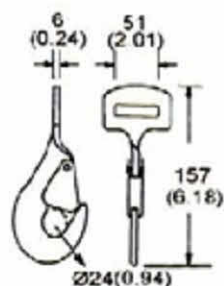

Flat & Snap Hooks

RB

MH04-151H
1" Snap Hook
B/S: 1500Kgs/ 3300Lbs

MH04-151A
1" Snap Hook, American Type
B/S: 1500Kgs/ 3300Lbs

MH20F-21
1" Car Lashing Hook, PVC Coated
B/S: 2000Kgs/ 4400Lbs

MH15F-151
1" Snap Hook
B/S: 1500Kgs/ 3300Lbs

MH22-21
1" Snap Hook
B/S: 2000Kgs/ 4400Lbs

MH43-11
1" Snap Hook
B/S: 1000Kgs/ 2200Lbs

MH16-11
1" Twisted Snap Hook
B/S: 1000Kgs/ 2000Lbs

MH08G-345
1 3/4" Swivel Snap Hook
B/S: 3000Kgs/ 6600Lbs

MH07-335
1 1/2" Twisted Snap Hook
B/S: 3000Kgs/ 6600Lbs

MH16-2545
1 3/4"/45mm Twisted Snap Hook
B/S: 2500Kgs/ 5000Lbs

MH01-52
2" Twisted Snap Hook
B/S: 5000Kgs/11000Lbs

MH02-52
2" Snap Hook
B/S: 5000Kgs/11000Lbs

*Specification May Slightly Change Without Notice