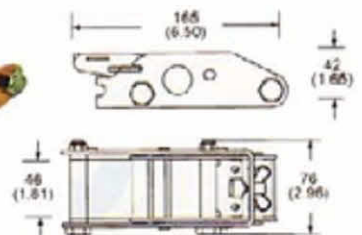

OB16-2345-2
1 3/4" Overcenter Buckle - One Piece Type, 45mm
B/S: 2300Kgs/ 5000Lbs