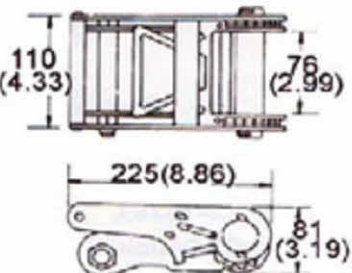

RB01-32X
2" Long Handle
B/S: 3,000Kgs/ 6,000Lbs

RB04-32X
2" Standard Ratchet Buckle Stainless Steel
B/S: 3000Kgs/ 6000Lbs

3" & 4" Ratchet Buckles

RB20-93
3" Long Ratchet Buckle
B/S: 95,00Kgs/ 20,900Lbs

RB20S-953
3" Short Handle
B/S: 9,500Kgs/ 20,900Lbs