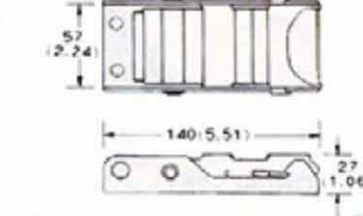

1 3/4" Full, Stainless, 45mm

B/S: 1360Kgs/ 3000Lbs

OB19S-82 50mm

OB19S-845 45mm

2", Stainless W/Nylon Tube, 50mm

B/S: 800Kgs/ 1760Lbs

OB24S-45

2" Overcenter Buckle, Stainless, 45mm