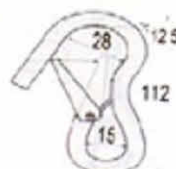

WH62-21
Rope Hook W/Latch
B/S: 2000Kgs/ 2200Lbs