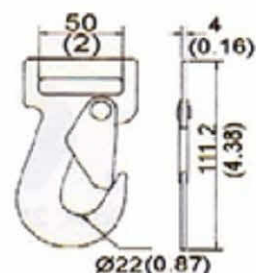

MH16-2545
1 3/4"/45mm Twisted Snap Hook
B/S: 2500Kgs/ 5000Lbs

MH01-52
2" Twisted Snap Hook
B/S: 5000Kgs/11000Lbs

MH02-52
2" Snap Hook
B/S: 5000Kgs/11000Lbs

*Specification May Slightly Change Without Notice

Flat & Snap Hooks

RB

MH82-22

Tab Hook

B/S: 1000 kgs/2200 lbs

MH35F

Luggage Steel Hook, Full coated

B/S: 200 kgs/440 lbs

MH33

2" Snap Hook W/Spacers

B/S: 3000 kgs/6600 lbs

MH63-22

2" Snap Hook

B/S: 2300 kgs/5000 lbs

MH03-272

2" Snap Hook

B/S: 2700 kgs/5000 lbs

MH03S-2745

Snap Hook, 45mm

B/S: 2700 kgs/5400 lbs

MH60-93G

3" Snap Hook, Military Green

B/S: 9000 kgs/20000 lbs

MH61-94