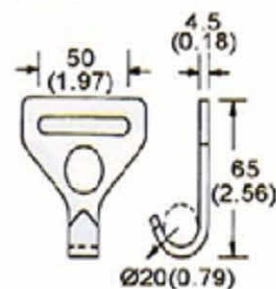

Flat & Snap Hooks

RB

MH82-22

Tab Hook

B/S: 1000 kgs/2200 lbs

MH35F

Luggage Steel Hook, Full coated

B/S: 200 kgs/440 lbs

MH33

2" Snap Hook W/Spacers

B/S: 3000 kgs/6600 lbs

MH63-22

2" Snap Hook

B/S: 2300 kgs/5000 lbs

MH03-272

2" Snap Hook

B/S: 2700 kgs/5000 lbs

MH03S-2745

Snap Hook, 45mm

B/S: 2700 kgs/5400 lbs

MH60-93G

3" Snap Hook, Military Green

B/S: 9000 kgs/20000 lbs

MH61-94

4" Snap Hook, 6mm

B/S: 9000 kgs/20000 lbs

MH34N

1" Snap Hook

For Baby Seat Belt

MH25-72

2" Flat Butterfly Fitting

B/S: 680 kgs/1500 lbs

MH24-12

2" F Hook

B/S: 1000 kgs/2200 lbs

MH37-52-45R

2" Grab Hook

B/S: 5,000kgs/11,000lbs

MH37-52-7R

2" Grab Hook

B/S: 5,000kgs/11,000lbs

MH72-3560

Flat Hook

B/S: 3500 kgs/7700 lbs

*Specification May Slightly Change Without Notice