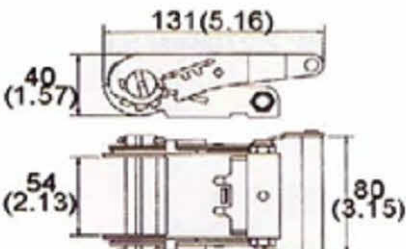

RB10-151X
1" Standard Handle
B/S: 1,500Kgs/ 3,000Lbs

RB08-1535X
1 1/2" Standard Handle
B/S: 1,500Kgs/ 3000Lbs

RB03-235X
1 1/2" Ratchet Buckle, 35mm
B/S: 2000Kgs/ 4400Lbs

RB06-22X
2" Wide Handle
B/S: 1,500Kgs/ 3,300Lbs