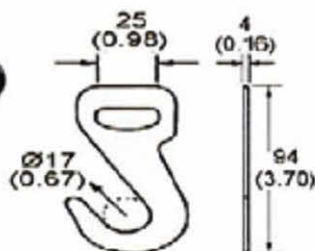

Flat & Snap Hooks

RB

MH04-151H
1" Snap Hook
B/S: 1500Kgs/ 3300Lbs

MH04-151A
1" Snap Hook, American Type
B/S: 1500Kgs/ 3300Lbs

MH20F-21
1" Car Lashing Hook, PVC Coated
B/S: 2000Kgs/ 4400Lbs

MH15F-151
1" Snap Hook
B/S: 1500Kgs/ 3300Lbs

MH22-21
1" Snap Hook
B/S: 2000Kgs/ 4400Lbs

MH43-11
1" Snap Hook
B/S: 1000Kgs/ 2200Lbs

MH16-11
1" Twisted Snap Hook
B/S: 1000Kgs/ 2000Lbs

MH08G-345
1 3/4" Swivel Snap Hook
B/S: 3000Kgs/ 6600Lbs

MH07-335
1 1/2" Twisted Snap Hook
B/S: 3000Kgs/ 6600Lbs