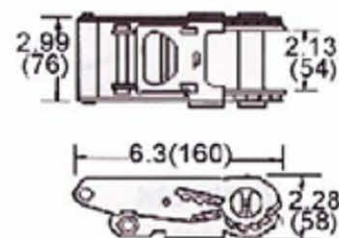

2" Ratchet Buckle, 50mm, Round Grip
B/S: 5000Kgs/ 11000Lbs

RB04BR-52

2" Standard Ratchet Buckle
B/S: 5000Kgs/ 11000Lbs

RB04VS-52K

2" Ratchet Buckle, 50mm, Plastic Grip
B/S: 5000Kgs/ 11000Lbs

RB04CK-52

2" Ratchet Buckle, 50mm, Corrugated Grip
B/S: 5000Kgs/ 11000Lbs