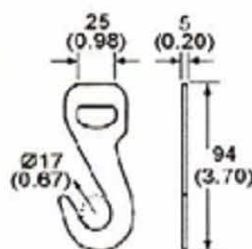

OB10-802
2" Quick Release Buckle
B/S: 800Kgs/ 1760Lbs

WH61N
Wire Hook W/Latch
B/S: 454Kgs/1000Lbs

WH62-21
Rope Hook W/Latch
B/S: 2000Kgs/ 2200Lbs

WH21F-81
1" Single J Hook, Full PVC Coated
B/S: 800Kgs/ 1760Lbs

Flat & Snap Hooks

RB

MH04-151H
1" Snap Hook
B/S: 1500Kgs/ 3300Lbs

MH04-151A
1" Snap Hook, American Type
B/S: 1500Kgs/ 3300Lbs

MH20F-21
1" Car Lashing Hook, PVC Coated
B/S: 2000Kgs/ 4400Lbs

MH15F-151
1" Snap Hook
B/S: 1500Kgs/ 3300Lbs

MH22-21
1" Snap Hook
B/S: 2000Kgs/ 4400Lbs

MH43-11
1" Snap Hook
B/S: 1000Kgs/ 2200Lbs

MH16-11
1" Twisted Snap Hook
B/S: 1000Kgs/ 2000Lbs

MH08G-345
1 3/4" Swivel Snap Hook
B/S: 3000Kgs/ 6600Lbs

MH07-335
1 1/2" Twisted Snap Hook
B/S: 3000Kgs/ 6600Lbs