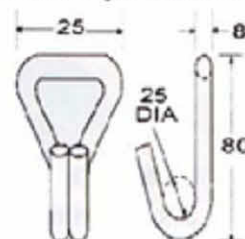

2" Short Handle W/Snap Hook
B/S: 2,270Kgs/ 5,000Lbs

RB15H-452

RB15HD-452 Double Hex
2" Wrench Drive
B/S: 4500Kgs/ 9090Lbs

WH02-61X 600Kgs/ 1320Lbs
WH02-81X 800Kgs /1760Lbs
1" S Hook, Stainless

WH02-1235X

1-1/2" S Hook, Stainless
10.5mm B/S:1250Kgs/ 2500Lbs

WH22-152X

2" S Hook, Stainless
11mm B/S: 1500Kgs/ 3300Lbs

WH04-81X

1" Double J Hook, Stainless
B/S: 800Kgs/ 1760Lbs

WH03-121X

1" Double J Hook, Stainless
B/S: 1200Kgs/ 2640Lbs

WH14-1535X

1 1/2" Double J Hook, Stainless
B/S: 1300Kgs/ 2860Lbs