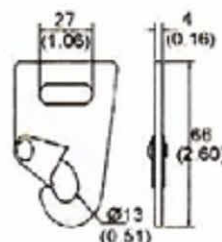

Flat & Snap Hooks

RB

MH04-151H
1" Snap Hook
B/S: 1500Kgs/ 3300Lbs

MH04-151A
1" Snap Hook, American Type
B/S: 1500Kgs/ 3300Lbs

MH20F-21
1" Car Lashing Hook, PVC Coated
B/S: 2000Kgs/ 4400Lbs

MH15F-151
1" Snap Hook
B/S: 1500Kgs/ 3300Lbs

MH22-21
1" Snap Hook
B/S: 2000Kgs/ 4400Lbs

MH43-11
1" Snap Hook
B/S: 1000Kgs/ 2200Lbs

MH16-11
1" Twisted Snap Hook
B/S: 1000Kgs/ 2000Lbs

MH08G-345
1 3/4" Swivel Snap Hook
B/S: 3000Kgs/ 6600Lbs

MH07-335
1 1/2" Twisted Snap Hook
B/S: 3000Kgs/ 6600Lbs