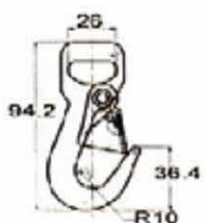

OB10-802
2" Quick Release Buckle
B/S: 800Kgs/ 1760Lbs

WH61N
Wire Hook W/Latch
B/S: 454Kgs/1000Lbs

WH62-21
Rope Hook W/Latch
B/S: 2000Kgs/ 2200Lbs

WH21F-81
1" Single J Hook, Full PVC Coated
B/S: 800Kgs/ 1760Lbs

Flat & Snap Hooks

RB

MH04-151H
1" Snap Hook
B/S: 1500Kgs/ 3300Lbs

MH04-151A
1" Snap Hook, American Type
B/S: 1500Kgs/ 3300Lbs

MH20F-21
1" Car Lashing Hook, PVC Coated
B/S: 2000Kgs/ 4400Lbs

MH15F-151
1" Snap Hook
B/S: 1500Kgs/ 3300Lbs

MH22-21
1" Snap Hook
B/S: 2000Kgs/ 4400Lbs

MH43-11
1" Snap Hook
B/S: 1000Kgs/ 2200Lbs

MH16-11
1" Twisted Snap Hook
B/S: 1000Kgs/ 2000Lbs

MH08G-345
1 3/4" Swivel Snap Hook
B/S: 3000Kgs/ 6600Lbs

MH07-335
1 1/2" Twisted Snap Hook
B/S: 3000Kgs/ 6600Lbs