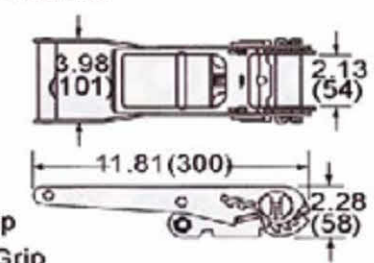

RB05C-52
2" Ratchet Buckle, Ergo Type, 50mm
B/S: 5000Kgs/ 11000Lbs

RB01CKL-52 Alum. Grip
RB01KL-52VS Plastic Grip
2" Ratchet Buckle with Extra Long Handle
B/S: 5000Kgs/ 11000Lbs