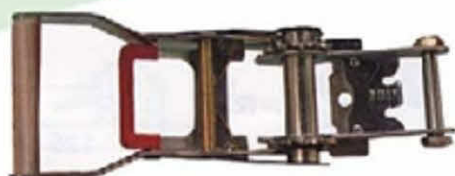

Ratchet Buckles

RB

NEW & Patented!!!

RB31-52 B/S: 5000Kgs/ 11000Lbs