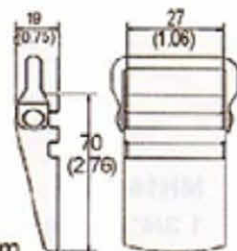

OB16-2345
1 3/4" Overcenter Buckle, 45mm
B/S: 2300Kgs/ 5000Lbs

OB16-2345-2
1 3/4" Overcenter Buckle - One Piece Type, 45mm
B/S: 2300Kgs/ 5000Lbs

OB16H-2345
Overcenter Buckle W/End Hook, 45mm
B/S: 2300Kgs/ 4600Lbs

OB27-62
2" Overcenter Buckle
B/S: 600 kgs

OB07-451
1" Paddle Buckle, 25mm
B/S: 450Kgs/ 1000Lbs

OB07-502
2" Paddle Buckle, 50mm
B/S: 545Kgs/ 1200Lbs

OB10-602
1" Quick Release Buckle, 25mm
B/S: 600Kgs/1320Lbs