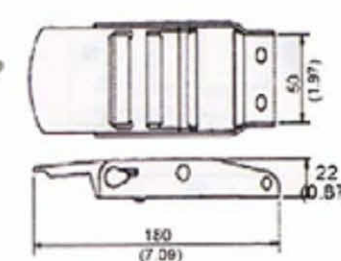

OB18S-82 50mm

OB18S-845 45mm

Overcenter Buckle, Stainless, 50mm & 45mm

B/S: 800Kgs/ 1760Lbs

OB18S-82S Short

2" Overcenter Buckle, Steel

B/S: 800Kgs/ 1760Lbs

OB18B-92