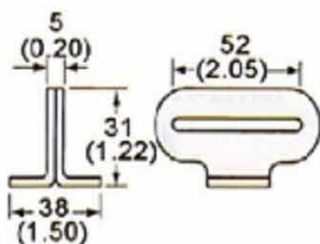

4" Snap Hook, 6mm

B/S: 9000 kgs/20000 lbs

MH34N

1" Snap Hook

For Baby Seat Belt

MH25-72

2" Flat Butterfly Fitting

B/S: 680 kgs/1500 lbs