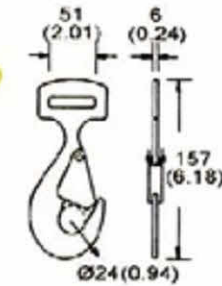

Flat & Snap Hooks

RB

MH04-151H
1" Snap Hook
B/S: 1500Kgs/ 3300Lbs

MH04-151A
1" Snap Hook, American Type
B/S: 1500Kgs/ 3300Lbs

MH20F-21
1" Car Lashing Hook, PVC Coated
B/S: 2000Kgs/ 4400Lbs

MH15F-151
1" Snap Hook
B/S: 1500Kgs/ 3300Lbs

MH22-21
1" Snap Hook
B/S: 2000Kgs/ 4400Lbs

MH43-11
1" Snap Hook
B/S: 1000Kgs/ 2200Lbs

MH16-11
1" Twisted Snap Hook
B/S: 1000Kgs/ 2000Lbs

MH08G-345
1 3/4" Swivel Snap Hook
B/S: 3000Kgs/ 6600Lbs

MH07-335
1 1/2" Twisted Snap Hook
B/S: 3000Kgs/ 6600Lbs

MH16-2545
1 3/4"/45mm Twisted Snap Hook
B/S: 2500Kgs/ 5000Lbs

MH01-52
2" Twisted Snap Hook
B/S: 5000Kgs/11000Lbs

MH02-52
2" Snap Hook
B/S: 5000Kgs/11000Lbs

*Specification May Slightly Change Without Notice