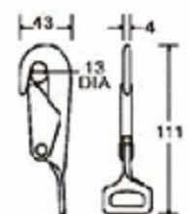

OB10-802
2" Quick Release Buckle
B/S: 800Kgs/ 1760Lbs

WH61N
Wire Hook W/Latch
B/S: 454Kgs/1000Lbs

WH62-21
Rope Hook W/Latch
B/S: 2000Kgs/ 2200Lbs

WH21F-81
1" Single J Hook, Full PVC Coated
B/S: 800Kgs/ 1760Lbs

Flat & Snap Hooks

RB

MH04-151H
1" Snap Hook
B/S: 1500Kgs/ 3300Lbs

MH04-151A
1" Snap Hook, American Type
B/S: 1500Kgs/ 3300Lbs

MH20F-21
1" Car Lashing Hook, PVC Coated
B/S: 2000Kgs/ 4400Lbs

MH15F-151
1" Snap Hook
B/S: 1500Kgs/ 3300Lbs

MH22-21
1" Snap Hook
B/S: 2000Kgs/ 4400Lbs

MH43-11
1" Snap Hook
B/S: 1000Kgs/ 2200Lbs

MH16-11
1" Twisted Snap Hook
B/S: 1000Kgs/ 2000Lbs

MH08G-345
1 3/4" Swivel Snap Hook
B/S: 3000Kgs/ 6600Lbs

MH07-335
1 1/2" Twisted Snap Hook
B/S: 3000Kgs/ 6600Lbs