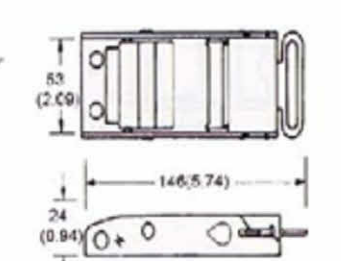

2" Overcenter Buckle, Black, 50mm, Steel

B/S: 900Kgs/ 1800Lbs

OB20S-82

2" Overcenter Buckle

B/S: 800Kgs/ 1760Lbs

OB12NS-1345 45mm

W/Nylon Tube, 45mm

OB12S-1345 45mm