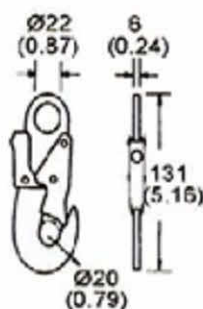

OB10-802
2" Quick Release Buckle
B/S: 800Kgs/ 1760Lbs

WH61N
Wire Hook W/Latch
B/S: 454Kgs/1000Lbs

WH62-21
Rope Hook W/Latch
B/S: 2000Kgs/ 2200Lbs

WH21F-81
1" Single J Hook, Full PVC Coated
B/S: 800Kgs/ 1760Lbs

Flat & Snap Hooks

RB

MH04-151H
1" Snap Hook
B/S: 1500Kgs/ 3300Lbs

MH04-151A
1" Snap Hook, American Type
B/S: 1500Kgs/ 3300Lbs

MH20F-21
1" Car Lashing Hook, PVC Coated
B/S: 2000Kgs/ 4400Lbs

MH15F-151
1" Snap Hook
B/S: 1500Kgs/ 3300Lbs

MH22-21
1" Snap Hook
B/S: 2000Kgs/ 4400Lbs

MH43-11
1" Snap Hook
B/S: 1000Kgs/ 2200Lbs

MH16-11
1" Twisted Snap Hook
B/S: 1000Kgs/ 2000Lbs

MH08G-345
1 3/4" Swivel Snap Hook
B/S: 3000Kgs/ 6600Lbs

MH07-335
1 1/2" Twisted Snap Hook
B/S: 3000Kgs/ 6600Lbs