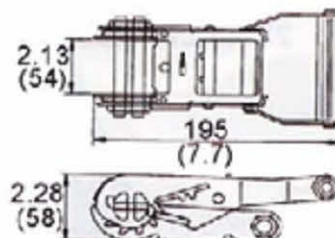

2" Ratchet Buckle, 50mm, Round Grip
B/S: 5000Kgs/ 11000Lbs

RB04BR-52

2" Standard Ratchet Buckle
B/S: 5000Kgs/ 11000Lbs

RB04VS-52K

2" Ratchet Buckle, 50mm, Plastic Grip
B/S: 5000Kgs/ 11000Lbs

RB04CK-52

2" Ratchet Buckle, 50mm, Corrugated Grip
B/S: 5000Kgs/ 11000Lbs