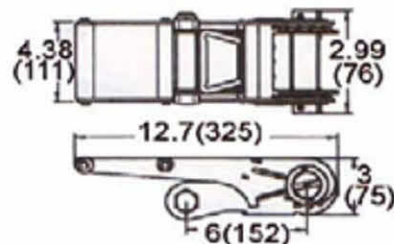

RB01-32X
2" Long Handle
B/S: 3,000Kgs/ 6,000Lbs

RB04-32X
2" Standard Ratchet Buckle Stainless Steel
B/S: 3000Kgs/ 6000Lbs

3" & 4" Ratchet Buckles

RB20-93
3" Long Ratchet Buckle
B/S: 95,00Kgs/ 20,900Lbs

RB20S-953
3" Short Handle
B/S: 9,500Kgs/ 20,900Lbs