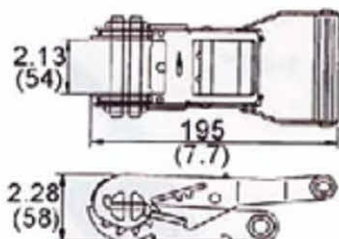

RB01CKL-52 Alum. Grip
RB01KL-52VS Plastic Grip
 2" Ratchet Buckle with Extra Long Handle
 B/S: 5000Kgs/ 11000Lbs

Ratchet Buckles

RB

NEW & Patented!!!

RB31-52 B/S: 5000Kgs/ 11000Lbs

A

B

RB04R-52