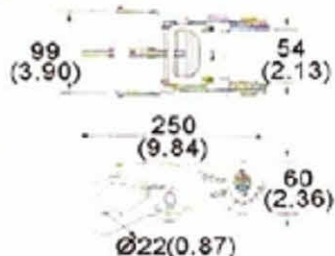

Ratchet Buckles

RB

For Towing