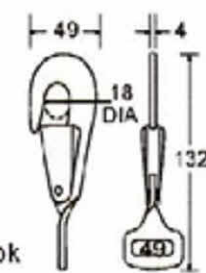

Flat & Snap Hooks

RB

MH04-151H
1" Snap Hook
B/S: 1500Kgs/ 3300Lbs

MH04-151A
1" Snap Hook, American Type
B/S: 1500Kgs/ 3300Lbs

MH20F-21
1" Car Lashing Hook, PVC Coated
B/S: 2000Kgs/ 4400Lbs

MH15F-151
1" Snap Hook
B/S: 1500Kgs/ 3300Lbs

MH22-21
1" Snap Hook
B/S: 2000Kgs/ 4400Lbs

MH43-11
1" Snap Hook
B/S: 1000Kgs/ 2200Lbs

MH16-11
1" Twisted Snap Hook
B/S: 1000Kgs/ 2000Lbs

MH08G-345
1 3/4" Swivel Snap Hook
B/S: 3000Kgs/ 6600Lbs

MH07-335
1 1/2" Twisted Snap Hook
B/S: 3000Kgs/ 6600Lbs

MH16-2545
1 3/4"/45mm Twisted Snap Hook
B/S: 2500Kgs/ 5000Lbs

MH01-52
2" Twisted Snap Hook
B/S: 5000Kgs/11000Lbs

MH02-52
2" Snap Hook
B/S: 5000Kgs/11000Lbs

*Specification May Slightly Change Without Notice