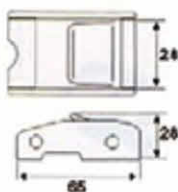

RB21-954
4" Long Handle
B/S: 9,500Kgs/ 20,900Lbs

Grips Style

Cambuckles

RB

CB02-61
1" Cambuckle, 25mm
B.S.: 600Kgs/ 1320Lbs

CB03-41
1" Cambuckle, 25mm
B.S.: 400Kgs/ 800Lbs

CB03A-51
1" Cambuckle, 25mm
B.S.: 450Kgs/ 900Lbs