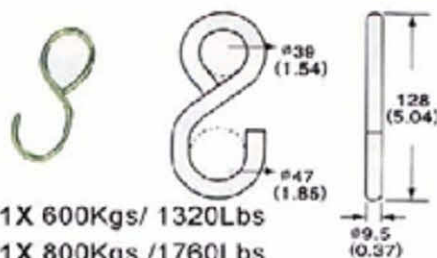

Ratchet Buckles

RB

For Towing

RT04-45M33

2" Ratchet Buckle W/Snap Hook, 50mm
Snap Hook With 2 PCs Spacers
B/S: 2,270Kgs/ 5,000Lbs

RT04-45M38

2" Ratchet Buckle W/Tab Hook
B/S: 1,300Kgs/ 3,000Lbs

RT02-45M33

2" Short Handle W/Snap Hook
B/S: 2,270Kgs/ 5,000Lbs

RB15H-452

RB15HD-452 Double Hex
2" Wrench Drive
B/S: 4500Kgs/ 9090Lbs

WH02-61X 600Kgs/ 1320Lbs
WH02-81X 800Kgs /1760Lbs
1" S Hook, Stainless

WH02-1235X

1-1/2" S Hook, Stainless
10.5mm B/S:1250Kgs/ 2500Lbs