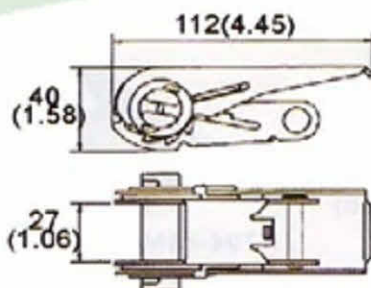

WH06-152X 50MM/2"

2" Double J Hook, Stainless
B/S:1500Kgs/ 3300Lbs

WH05-252X

3" Double J Hook
B/S: 2500Kgs/ 5500Lbs

Ratchet Buckles, Stainless

RB

RB13-81X
1" Standard Handle
B/S: 900Kgs/ 1,980Lbs

RB11-151X
1" Standard Handle
B/S: 1,500Kgs/ 3,000Lbs