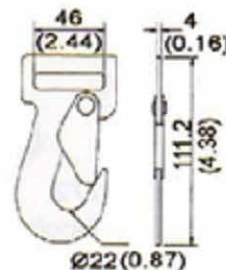

MH16-2545
1 3/4"/45mm Twisted Snap Hook
B/S: 2500Kgs/ 5000Lbs

MH01-52
2" Twisted Snap Hook
B/S: 5000Kgs/11000Lbs

MH02-52
2" Snap Hook
B/S: 5000Kgs/11000Lbs

*Specification May Slightly Change Without Notice

Flat & Snap Hooks

RB

MH82-22

Tab Hook

B/S: 1000 kgs/2200 lbs

MH35F

Luggage Steel Hook, Full coated

B/S: 200 kgs/440 lbs

MH33

2" Snap Hook W/Spacers

B/S: 3000 kgs/6600 lbs

MH63-22

2" Snap Hook

B/S: 2300 kgs/5000 lbs

MH03-272

2" Snap Hook

B/S: 2700 kgs/5000 lbs

MH03S-2745

Snap Hook, 45mm

B/S: 2700 kgs/5400 lbs

MH60-93G

3" Snap Hook, Military Green

B/S: 9000 kgs/20000 lbs

MH61-94