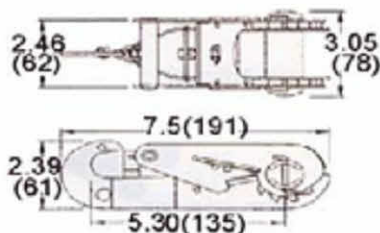

Table of Content

- Ratchet Buckles	P.2-4
- Ratchet Buckles, Stainless	P.5
- Cambuckles	P.6
- Overcenter Buckles	P.7-8
- Flat & Snap Hooks	P.9-10
- Flat Hooks	P.11
- Flat Hooks & Delta Rings	P.12
- Sliding Buckles & Flat Hooks	P.13
- Wire Hooks	P.14-17
- Military Ratchet & Buckles & Hooks	P.18
- Tie Down Straps	P.19
- Utility Tie Down Straps in Package	P.20
- Motorcycle Tie Down Straps	P.21-22
- 1" Utility Straps	P.23
- 2" Ratchet Straps, Heavy Duty	P.24
- 3" & 4" Ratchet Straps, Extra HD	P.25
- Truck Winch Straps 3" & 4"	P.26
- Tow Ropes & Straps	P.27
- Belt Cargo Nets	P.28
- Lifting Delta Ring	P.29
- Racing Belt & Hardware	P.30
- Car Tie Down Straps	P.31-32
- Wheel Tie Down Straps	P.33
- Truck & Interior Van Equipment	P.34
- Logistic Track for Interior Van Truck	P.35
- Lashing Winch & Beam Sockets	P.36-37
- Cargo Bar & Shoring Beam	P.38
- Cargo Bar & Alum. Track	P.39
- Cargo Bar & Accessories	P.40
- Logistic End Fitting	P.41
- Chain Anchor & Accessories	P.42
- Chain & Tow Chain	P.43
- Floor Mounting Ring	P.44
- D-Ring for Towing	P.45
- Load Binders	P.46
- Hand Pullers	P.47
- Boat Straps & Car Accessories	P.48
- Side Curtain Tie Down Straps	P.49

Ratchet Buckles

RB

35mm/ 1-1/2"

RB03-335
RB03B-335 Black
 1 1/2" Ratchet Buckle, 35mm
 B/S: 3000Kgs/ 6000Lbs

35mm/ 1-1/2"

RB03H-335D
 1 1/2" Wrench Drive Buckle, w/2 Hex Nuts, 35mm
 B/S: 3000Kgs/ 6600Lbs

1-4/3"