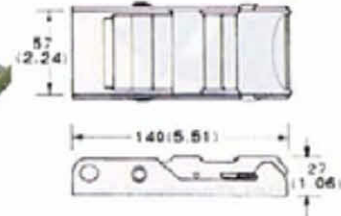

1 3/4" Full, Stainless, 45mm

B/S: 1360Kgs/ 3000Lbs

OB19S-82 50mm

OB19S-845 45mm

2", Stainless W/Nylon Tube, 50mm

B/S: 800Kgs/ 1760Lbs

OB24S-45

2" Overcenter Buckle, Stainless, 45mm