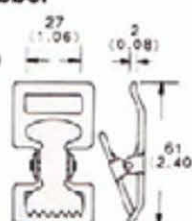

CB17B-11
1" Spring Buckle, Black
B.S.: 100Kgs/ 220Lbs