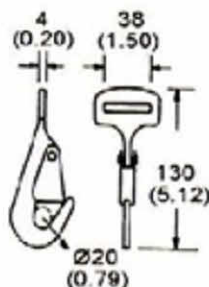

Flat & Snap Hooks

RB

MH04-151H
1" Snap Hook
B/S: 1500Kgs/ 3300Lbs

MH04-151A
1" Snap Hook, American Type
B/S: 1500Kgs/ 3300Lbs

MH20F-21
1" Car Lashing Hook, PVC Coated
B/S: 2000Kgs/ 4400Lbs

MH15F-151
1" Snap Hook
B/S: 1500Kgs/ 3300Lbs

MH22-21
1" Snap Hook
B/S: 2000Kgs/ 4400Lbs

MH43-11
1" Snap Hook
B/S: 1000Kgs/ 2200Lbs

MH16-11
1" Twisted Snap Hook
B/S: 1000Kgs/ 2000Lbs

MH08G-345
1 3/4" Swivel Snap Hook
B/S: 3000Kgs/ 6600Lbs

MH07-335
1 1/2" Twisted Snap Hook
B/S: 3000Kgs/ 6600Lbs

MH16-2545
1 3/4"/45mm Twisted Snap Hook
B/S: 2500Kgs/ 5000Lbs

MH01-52
2" Twisted Snap Hook
B/S: 5000Kgs/11000Lbs

MH02-52
2" Snap Hook
B/S: 5000Kgs/11000Lbs

*Specification May Slightly Change Without Notice