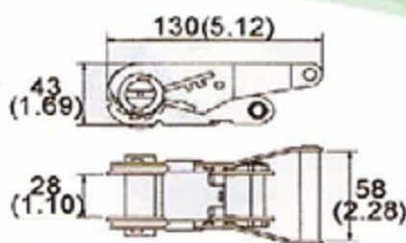

WH06-152X 50MM/2"

2" Double J Hook, Stainless
B/S:1500Kgs/ 3300Lbs

WH05-252X

3" Double J Hook
B/S: 2500Kgs/ 5500Lbs

Ratchet Buckles, Stainless

RB

RB13-81X
1" Standard Handle
B/S: 900Kgs/ 1,980Lbs

RB11-151X
1" Standard Handle
B/S: 1,500Kgs/ 3,000Lbs