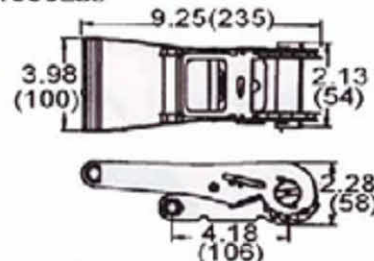

RB01RB1-52
2" Ratchet Buckle, Rubber Grip, Double Locks
50mm, B/S: 5000Kgs/ 11000Lbs

RB01R-52K
2" Ratchet Buckles, Round Grip, Double Locks
50mm, B/S: 5000Kgs/ 11000Lbs