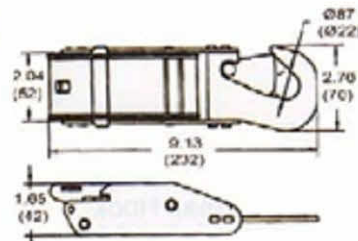

OB16H-2345
Overcenter Buckle W/End Hook, 45mm
B/S: 2300Kgs/ 4600Lbs

OB27-62
2" Overcenter Buckle
B/S: 600 kgs