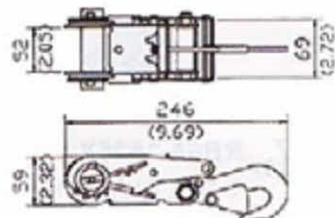

Ratchet Buckles

RB

For Towing

RT04-45M33

2" Ratchet Buckle W/Snap Hook, 50mm
Snap Hook With 2 PCs Spacers
B/S: 2,270Kgs/ 5,000Lbs

RT04-45M38

2" Ratchet Buckle W/Tab Hook
B/S: 1,300Kgs/ 3,000Lbs

RT02-45M33