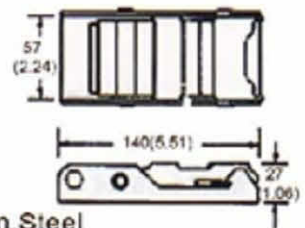

OB11-22
2" Overcenter Buckle, 50mm, Steel
B/S: 2000Kgs/ 4400Lbs