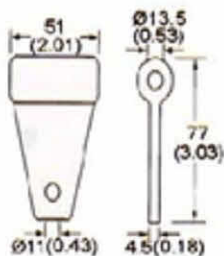

MH22-21
1" Snap Hook
B/S: 2000Kgs/ 4400Lbs

MH43-11
1" Snap Hook
B/S: 1000Kgs/ 2200Lbs

MH16-11
1" Twisted Snap Hook
B/S: 1000Kgs/ 2000Lbs

MH08G-345
1 3/4" Swivel Snap Hook
B/S: 3000Kgs/ 6600Lbs

MH07-335
1 1/2" Twisted Snap Hook
B/S: 3000Kgs/ 6600Lbs

MH16-2545
1 3/4"/45mm Twisted Snap Hook
B/S: 2500Kgs/ 5000Lbs

MH01-52
2" Twisted Snap Hook
B/S: 5000Kgs/11000Lbs

MH02-52
2" Snap Hook
B/S: 5000Kgs/11000Lbs

*Specification May Slightly Change Without Notice

Flat & Snap Hooks

RB

MH82-22

Tab Hook

B/S: 1000 kgs/2200 lbs

MH35F

Luggage Steel Hook, Full coated

B/S: 200 kgs/440 lbs