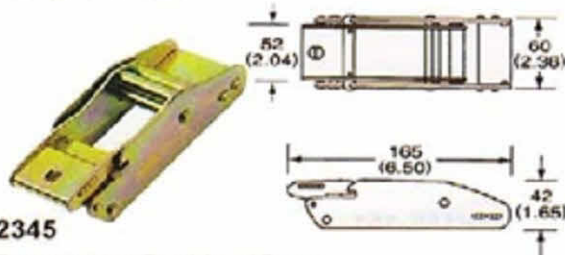

OB25S-1745

2" Overcenter Buckle, Stainless, 45mm

B/S: 1700Kgs/ 3740Lbs

Overcenter Buckles

RB

OB30-232
2" Overcenter Buckle, 50mm, Steel. For Aircargo
B/S: 2300Kgs/ 5000Lbs

OB11-22
2" Overcenter Buckle, 50mm, Steel
B/S: 2000Kgs/ 4400Lbs