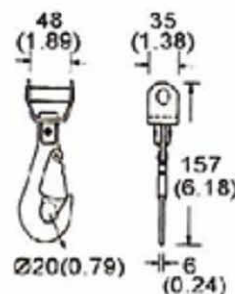

Flat & Snap Hooks

RB

MH04-151H
1" Snap Hook
B/S: 1500Kgs/ 3300Lbs

MH04-151A
1" Snap Hook, American Type
B/S: 1500Kgs/ 3300Lbs

MH20F-21
1" Car Lashing Hook, PVC Coated
B/S: 2000Kgs/ 4400Lbs

MH15F-151
1" Snap Hook
B/S: 1500Kgs/ 3300Lbs

MH22-21
1" Snap Hook
B/S: 2000Kgs/ 4400Lbs

MH43-11
1" Snap Hook
B/S: 1000Kgs/ 2200Lbs

MH16-11
1" Twisted Snap Hook
B/S: 1000Kgs/ 2000Lbs

MH08G-345
1 3/4" Swivel Snap Hook
B/S: 3000Kgs/ 6600Lbs

MH07-335
1 1/2" Twisted Snap Hook
B/S: 3000Kgs/ 6600Lbs

MH16-2545
1 3/4"/45mm Twisted Snap Hook
B/S: 2500Kgs/ 5000Lbs

MH01-52
2" Twisted Snap Hook
B/S: 5000Kgs/11000Lbs

MH02-52
2" Snap Hook
B/S: 5000Kgs/11000Lbs

*Specification May Slightly Change Without Notice