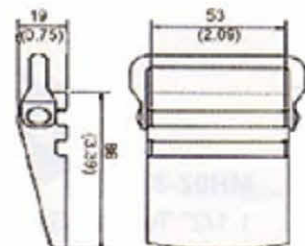

WH61N
Wire Hook W/Latch
B/S: 454Kgs/1000Lbs