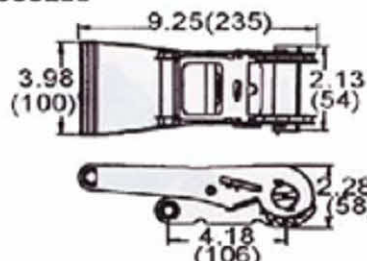

M: Steel Grip

RB01RB

Rubber Grip

RB01CK-52
 2" Ratchet Buckle, Corrugated Grip, Double Locks
 50mm, B/S: 5000Kgs/ 11000Lbs

RB01VS-52K
 2" Ratchet Buckle, Plastic Grip, Double Lock
 50mm, B/S: 5000Kgs/ 11000Lbs