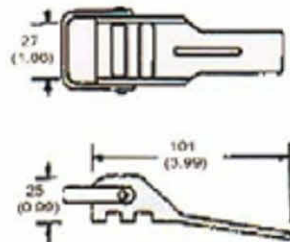

OB07-502
2" Paddle Buckle, 50mm
B/S: 545Kgs/ 1200Lbs