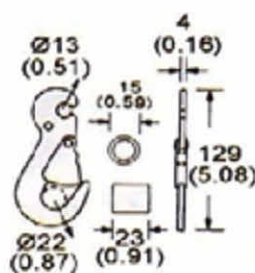

MH16-2545
1 3/4"/45mm Twisted Snap Hook
B/S: 2500Kgs/ 5000Lbs

MH01-52
2" Twisted Snap Hook
B/S: 5000Kgs/11000Lbs

MH02-52
2" Snap Hook
B/S: 5000Kgs/11000Lbs

*Specification May Slightly Change Without Notice

Flat & Snap Hooks

RB

MH82-22

Tab Hook

B/S: 1000 kgs/2200 lbs

MH35F

Luggage Steel Hook, Full coated

B/S: 200 kgs/440 lbs

MH33

2" Snap Hook W/Spacers

B/S: 3000 kgs/6600 lbs

MH63-22

2" Snap Hook

B/S: 2300 kgs/5000 lbs

MH03-272

2" Snap Hook