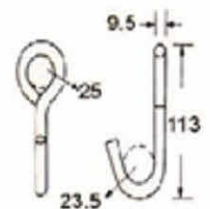

OB27-62
2" Overcenter Buckle
B/S: 600 kgs

OB07-451
1" Paddle Buckle, 25mm
B/S: 450Kgs/ 1000Lbs

OB07-502
2" Paddle Buckle, 50mm
B/S: 545Kgs/ 1200Lbs

OB10-602
1" Quick Release Buckle, 25mm
B/S: 600Kgs/1320Lbs

OB10-802
2" Quick Release Buckle
B/S: 800Kgs/ 1760Lbs

WH61N
Wire Hook W/Latch
B/S: 454Kgs/1000Lbs

WH62-21
Rope Hook W/Latch
B/S: 2000Kgs/ 2200Lbs

WH21F-81
1" Single J Hook, Full PVC Coated
B/S: 800Kgs/ 1760Lbs

Flat & Snap Hooks

RB

MH04-151H
1" Snap Hook
B/S: 1500Kgs/ 3300Lbs

MH04-151A
1" Snap Hook, American Type
B/S: 1500Kgs/ 3300Lbs

MH20F-21
1" Car Lashing Hook, PVC Coated
B/S: 2000Kgs/ 4400Lbs

MH15F-151
1" Snap Hook
B/S: 1500Kgs/ 3300Lbs