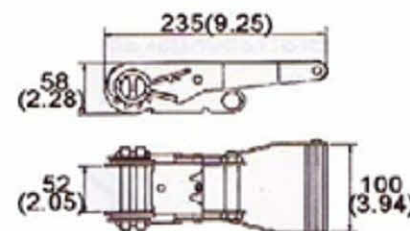

RB01-32X
2" Long Handle
B/S: 3,000Kgs/ 6,000Lbs