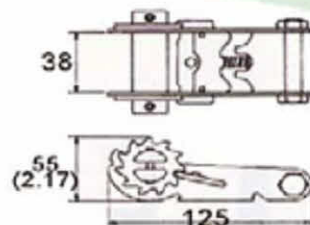

Table of Content

- Ratchet Buckles	P.2-4
- Ratchet Buckles, Stainless	P.5
- Cambuckles	P.6
- Overcenter Buckles	P.7-8
- Flat & Snap Hooks	P.9-10
- Flat Hooks	P.11
- Flat Hooks & Delta Rings	P.12
- Sliding Buckles & Flat Hooks	P.13
- Wire Hooks	P.14-17
- Military Ratchet & Buckles & Hooks	P.18
- Tie Down Straps	P.19
- Utility Tie Down Straps in Package	P.20
- Motorcycle Tie Down Straps	P.21-22
- 1" Utility Straps	P.23
- 2" Ratchet Straps, Heavy Duty	P.24
- 3" & 4" Ratchet Straps, Extra HD	P.25
- Truck Winch Straps 3" & 4"	P.26
- Tow Ropes & Straps	P.27
- Belt Cargo Nets	P.28
- Lifting Delta Ring	P.29
- Racing Belt & Hardware	P.30
- Car Tie Down Straps	P.31-32
- Wheel Tie Down Straps	P.33
- Truck & Interior Van Equipment	P.34
- Logistic Track for Interior Van Truck	P.35
- Lashing Winch & Beam Sockets	P.36-37
- Cargo Bar & Shoring Beam	P.38
- Cargo Bar & Alum. Track	P.39
- Cargo Bar & Accessories	P.40
- Logistic End Fitting	P.41
- Chain Anchor & Accessories	P.42
- Chain & Tow Chain	P.43
- Floor Mounting Ring	P.44
- D-Ring for Towing	P.45
- Load Binders	P.46
- Hand Pullers	P.47
- Boat Straps & Car Accessories	P.48
- Side Curtain Tie Down Straps	P.49

Ratchet Buckles

RB

35mm/ 1-1/2"

RB03-335
RB03B-335 Black
 1 1/2" Ratchet Buckle, 35mm
 B/S: 3000Kgs/ 6000Lbs

35mm/ 1-1/2"

RB03H-335D
 1 1/2" Wrench Drive Buckle, w/2 Hex Nuts, 35mm
 B/S: 3000Kgs/ 6600Lbs

1-4/3"