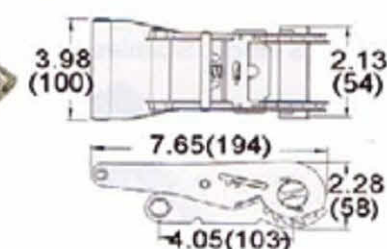

RB04-32X
2" Standard Ratchet Buckle Stainless Steel
B/S: 3000Kgs/ 6000Lbs