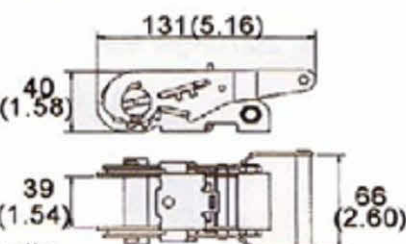

RB08-1535X
1 1/2" Standard Handle
B/S: 1,500Kgs/ 3000Lbs