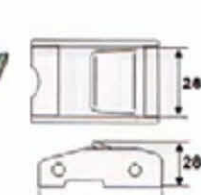

CB02R-61
1"x1500Lbs W/Rubber