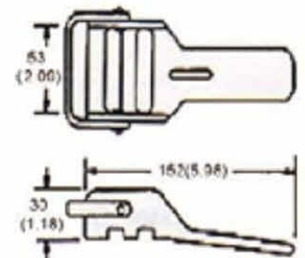

OB10-602
1" Quick Release Buckle, 25mm
B/S: 600Kgs/1320Lbs