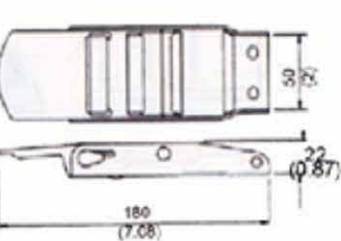

OB18S-82 50mm

OB18S-845 45mm

Overcenter Buckle, Stainless, 50mm & 45mm

B/S: 800Kgs/ 1760Lbs

OB18S-82S Short

2" Overcenter Buckle, Steel

B/S: 800Kgs/ 1760Lbs

OB18B-92