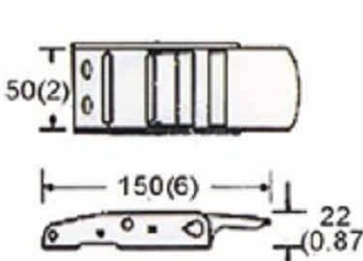

OB18S-82 50mm

OB18S-845 45mm

Overcenter Buckle, Stainless, 50mm & 45mm

B/S: 800Kgs/ 1760Lbs

OB18S-82S Short

2" Overcenter Buckle, Steel

B/S: 800Kgs/ 1760Lbs

OB18B-92