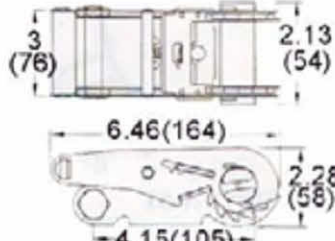

2" Ratchet Buckles Short, 50mm, Round Alum. Grip
B/S: 5000Kgs/ 11000Lbs

RB02R-52G

2" Short Ratchet Buckle with Green Military
B/S: 5000Kgs/ 11000Lbs