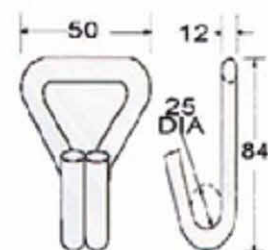

WH22-152X

2" S Hook, Stainless
11mm B/S: 1500Kgs/ 3300Lbs

WH04-81X

1" Double J Hook, Stainless
B/S: 800Kgs/ 1760Lbs

WH03-121X

1" Double J Hook, Stainless
B/S: 1200Kgs/ 2640Lbs

WH14-1535X

1 1/2" Double J Hook, Stainless
B/S: 1300Kgs/ 2860Lbs

WH06-152X 50MM/2"

2" Double J Hook, Stainless
B/S:1500Kgs/ 3300Lbs

WH05-252X

3" Double J Hook
B/S: 2500Kgs/ 5500Lbs

Ratchet Buckles, Stainless

RB

RB13-81X
1" Standard Handle
B/S: 900Kgs/ 1,980Lbs

RB11-151X
1" Standard Handle
B/S: 1,500Kgs/ 3,000Lbs