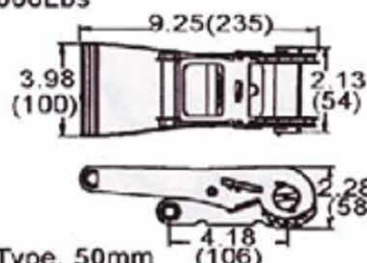

RB01RB1-52
2" Ratchet Buckle, Rubber Grip, Double Locks
50mm, B/S: 5000Kgs/ 11000Lbs

RB01R-52K
2" Ratchet Buckles, Round Grip, Double Locks
50mm, B/S: 5000Kgs/ 11000Lbs