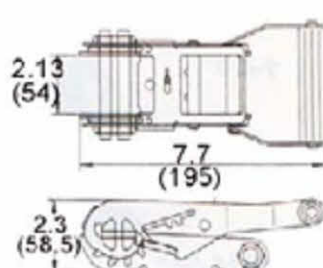

Ratchet Buckles

RB

NEW & Patented!!!

A

B

2" Ratchet Buckle, 50mm, Round Grip
B/S: 5000Kgs/ 11000Lbs

2" Standard Ratchet Buckle
B/S: 5000Kgs/ 11000Lbs

2" Ratchet Buckle, 50mm, Plastic Grip
B/S: 5000Kgs/ 11000Lbs

2" Ratchet Buckle, 50mm, Corrugated Grip
B/S: 5000Kgs/ 11000Lbs

2" Ratchet Buckles Short, 50mm, Round Alum. Grip
B/S: 5000Kgs/ 11000Lbs

2" Short Ratchet Buckle with Green Military
B/S: 5000Kgs/ 11000Lbs

2" Wide Handle, 50mm
B/S: 2000Kgs/ 4400Lbs

2" Ratchet Buckle
B/S: 2000Kgs/ 4400Lbs

2" Ratchet Buckle
B/S: 2000Kgs/ 4400Lbs

2" Ratchet Drive Buckle
B/S: 4,500Kgs/ 9,090Lbs

2" Ratchet Driver