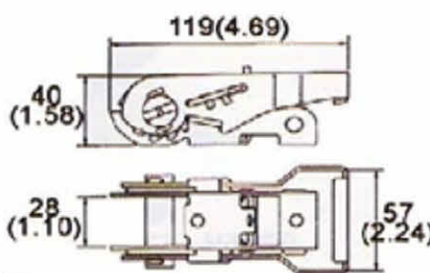

RB10-151X
1" Standard Handle
B/S: 1,500Kgs/ 3,000Lbs