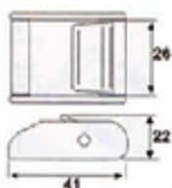

RB21-954
4" Long Handle
B/S: 9,500Kgs/ 20,900Lbs

Grips Style

Cambuckles

RB

CB02-61
1" Cambuckle, 25mm
B.S.: 600Kgs/ 1320Lbs

CB03-41
1" Cambuckle, 25mm
B.S.: 400Kgs/ 800Lbs

CB03A-51
1" Cambuckle, 25mm
B.S.: 450Kgs/ 900Lbs