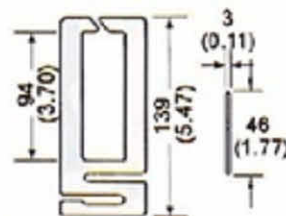

Flat & Snap Hooks

RB

MH82-22

Tab Hook

B/S: 1000 kgs/2200 lbs

MH35F

Luggage Steel Hook, Full coated

B/S: 200 kgs/440 lbs