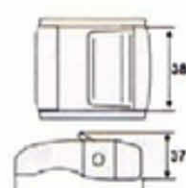

CB04-835
1 1/2" Cambuckle, 35mm
B.S. : 770Kgs/ 1700Lbs