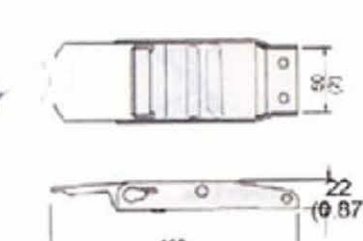

OB20S-82

2" Overcenter Buckle

B/S: 800Kgs/ 1760Lbs