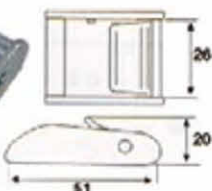

RB21-954
4" Long Handle
B/S: 9,500Kgs/ 20,900Lbs

Grips Style

Cambuckles

RB

CB02-61
1" Cambuckle, 25mm
B.S.: 600Kgs/ 1320Lbs

CB03-41
1" Cambuckle, 25mm
B.S.: 400Kgs/ 800Lbs

CB03A-51
1" Cambuckle, 25mm
B.S.: 450Kgs/ 900Lbs