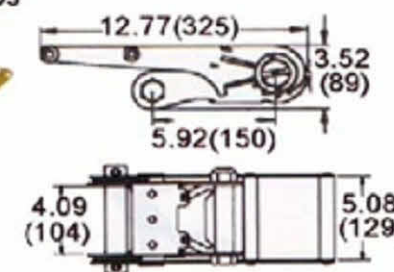

RB21-954
4" Long Handle
B/S: 9,500Kgs/ 20,900Lbs