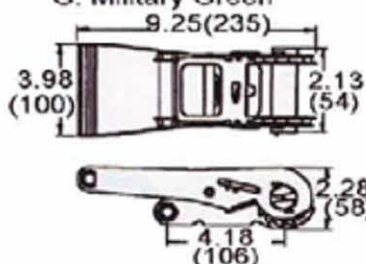

Ratchet Buckles

RB

35mm/ 1-1/2"

RB03-335
RB03B-335 Black
1 1/2" Ratchet Buckle, 35mm
B/S: 3000Kgs/ 6000Lbs

35mm/ 1-1/2"

RB03H-335D
1 1/2" Wrench Drive Buckle, w/2 Hex Nuts, 35mm
B/S: 3000Kgs/ 6600Lbs

1-4/3"

RB14-345
1 3/4" Hook End Buckle, 45mm
B/S: 3000Kgs/ 6000Lbs
2" Ratchet Buckle

1-4/3"

RB14K
1-3/4" Hook and With Keeper
B/S: 3000Kgs/ 6000Lbs

RB01B

B: Black Finish

RB01G

G: Military Green

RB01M

M: Steel Grip

RB01RB

Rubber Grip

RB01CK-52
2" Ratchet Buckle, Corrugated Grip, Double Locks
50mm, B/S: 5000Kgs/ 11000Lbs

RB01VS-52K
2" Ratchet Buckle, Plastic Grip, Double Lock
50mm, B/S: 5000Kgs/ 11000Lbs

RB01RB1-52
2" Ratchet Buckle, Rubber Grip, Double Locks
50mm, B/S: 5000Kgs/ 11000Lbs

RB01R-52K
2" Ratchet Buckles, Round Grip, Double Locks
50mm, B/S: 5000Kgs/ 11000Lbs

RB05C-52
2" Ratchet Buckle, Ergo Type, 50mm
B/S: 5000Kgs/ 11000Lbs

RB01CKL-52 Alum. Grip
RB01KL-52VS Plastic Grip
2" Ratchet Buckle with Extra Long Handle
B/S: 5000Kgs/ 11000Lbs