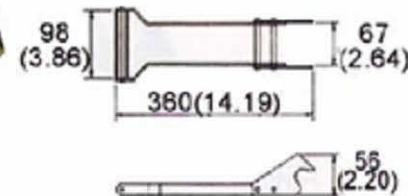

RB08R-22

2" Ratchet Buckle
B/S: 2000Kgs/ 4400Lbs

RB07-22B Black

2" Ratchet Buckle
B/S: 2000Kgs/ 4400Lbs

RB15-452

2" Ratchet Drive Buckle
B/S: 4,500Kgs/ 9,090Lbs

RB01-RD

2" Ratchet Driver