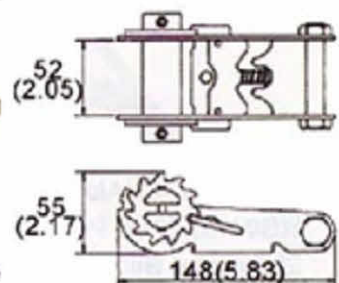

RB15-452

2" Ratchet Drive Buckle
B/S: 4,500Kgs/ 9,090Lbs