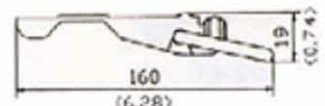

OB21F-151

1" Overcenter Buckle, Black Coated, 25mm

Breaking Strength: 1500Kgs/ 3300Lbs

OB06-151

1" Overcenter Buckle, 25mm, Steel

B/S: 1500Kgs/ 3300Lbs