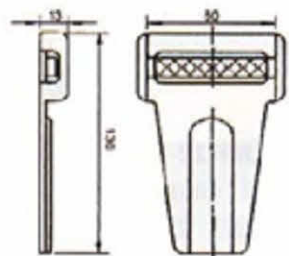

OB07-451
1" Paddle Buckle, 25mm
B/S: 450Kgs/ 1000Lbs