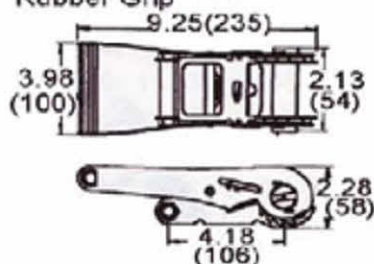

M: Steel Grip

RB01RB

Rubber Grip

RB01CK-52
 2" Ratchet Buckle, Corrugated Grip, Double Locks
 50mm, B/S: 5000Kgs/ 11000Lbs

RB01VS-52K
 2" Ratchet Buckle, Plastic Grip, Double Lock
 50mm, B/S: 5000Kgs/ 11000Lbs