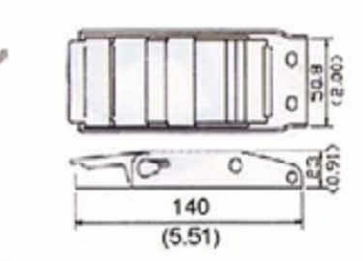

OB19S-82 50mm

OB19S-845 45mm

2", Stainless W/Nylon Tube, 50mm

B/S: 800Kgs/ 1760Lbs