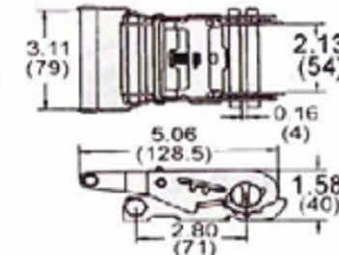

2" Short Ratchet Buckle with Green Military
B/S: 5000Kgs/ 11000Lbs

2" Wide Handle, 50mm
B/S: 2000Kgs/ 4400Lbs