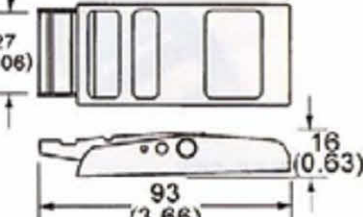

OB26-41

1" Overcenter Buckle, 25mm, Steel

B/S: 400Kgs/ 880Lbs