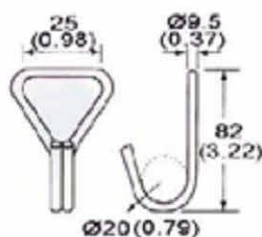

WH22-152X

2" S Hook, Stainless
11mm B/S: 1500Kgs/ 3300Lbs

WH04-81X

1" Double J Hook, Stainless
B/S: 800Kgs/ 1760Lbs

WH03-121X

1" Double J Hook, Stainless
B/S: 1200Kgs/ 2640Lbs

WH14-1535X

1 1/2" Double J Hook, Stainless
B/S: 1300Kgs/ 2860Lbs