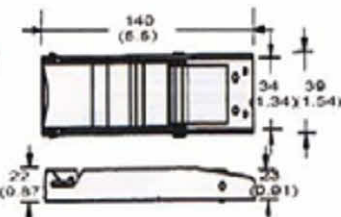

OB21F-151

1" Overcenter Buckle, Black Coated, 25mm

Breaking Strength: 1500Kgs/ 3300Lbs

OB06-151

1" Overcenter Buckle, 25mm, Steel

B/S: 1500Kgs/ 3300Lbs