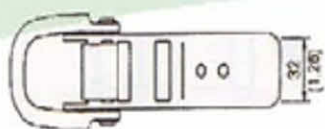

Overcenter Buckles

RB