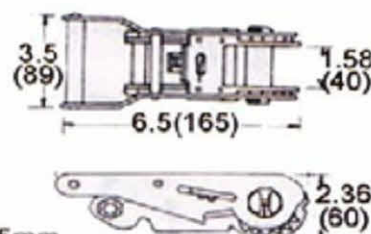

RB03-235X
1 1/2" Ratchet Buckle, 35mm
B/S: 2000Kgs/ 4400Lbs