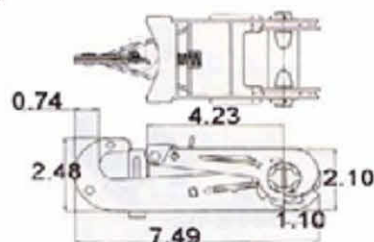

Ratchet Buckles

RB

35mm/ 1-1/2"

RB03-335
RB03B-335 Black
1 1/2" Ratchet Buckle, 35mm
B/S: 3000Kgs/ 6000Lbs

35mm/ 1-1/2"

RB03H-335D
1 1/2" Wrench Drive Buckle, w/2 Hex Nuts, 35mm
B/S: 3000Kgs/ 6600Lbs

1-4/3"

RB14-345
1 3/4" Hook End Buckle, 45mm
B/S: 3000Kgs/ 6000Lbs
2" Ratchet Buckle

1-4/3"

RB14K
1-3/4" Hook and With Keeper
B/S: 3000Kgs/ 6000Lbs

RB01B

B: Black Finish

RB01G

G: Military Green

RB01M

M: Steel Grip

RB01RB

Rubber Grip

RB01CK-52
2" Ratchet Buckle, Corrugated Grip, Double Locks
50mm, B/S: 5000Kgs/ 11000Lbs

RB01VS-52K
2" Ratchet Buckle, Plastic Grip, Double Lock
50mm, B/S: 5000Kgs/ 11000Lbs

RB01RB1-52
2" Ratchet Buckle, Rubber Grip, Double Locks
50mm, B/S: 5000Kgs/ 11000Lbs

RB01R-52K
2" Ratchet Buckles, Round Grip, Double Locks
50mm, B/S: 5000Kgs/ 11000Lbs

RB05C-52
2" Ratchet Buckle, Ergo Type, 50mm
B/S: 5000Kgs/ 11000Lbs

RB01CKL-52 Alum. Grip
RB01KL-52VS Plastic Grip
2" Ratchet Buckle with Extra Long Handle
B/S: 5000Kgs/ 11000Lbs