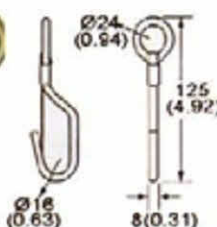

OB16-2345
1 3/4" Overcenter Buckle, 45mm
B/S: 2300Kgs/ 5000Lbs

OB16-2345-2
1 3/4" Overcenter Buckle - One Piece Type, 45mm
B/S: 2300Kgs/ 5000Lbs

OB16H-2345
Overcenter Buckle W/End Hook, 45mm
B/S: 2300Kgs/ 4600Lbs

OB27-62
2" Overcenter Buckle
B/S: 600 kgs

OB07-451
1" Paddle Buckle, 25mm
B/S: 450Kgs/ 1000Lbs

OB07-502
2" Paddle Buckle, 50mm
B/S: 545Kgs/ 1200Lbs

OB10-602
1" Quick Release Buckle, 25mm
B/S: 600Kgs/1320Lbs

OB10-802
2" Quick Release Buckle
B/S: 800Kgs/ 1760Lbs

WH61N
Wire Hook W/Latch
B/S: 454Kgs/1000Lbs

WH62-21
Rope Hook W/Latch
B/S: 2000Kgs/ 2200Lbs

WH21F-81
1" Single J Hook, Full PVC Coated
B/S: 800Kgs/ 1760Lbs