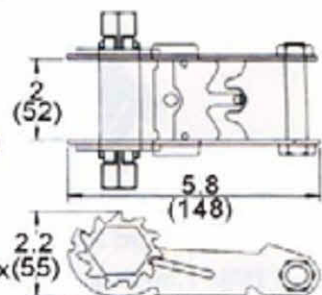

Ratchet Buckles

RB

For Towing

RT04-45M33

2" Ratchet Buckle W/Snap Hook, 50mm
Snap Hook With 2 PCs Spacers
B/S: 2,270Kgs/ 5,000Lbs

RT04-45M38

2" Ratchet Buckle W/Tab Hook
B/S: 1,300Kgs/ 3,000Lbs

RT02-45M33

2" Short Handle W/Snap Hook
B/S: 2,270Kgs/ 5,000Lbs

RB15H-452

RB15HD-452 Double Hex
2" Wrench Drive
B/S: 4500Kgs/ 9090Lbs

WH02-61X 600Kgs/ 1320Lbs
WH02-81X 800Kgs /1760Lbs
1" S Hook, Stainless

WH02-1235X

1-1/2" S Hook, Stainless
10.5mm B/S:1250Kgs/ 2500Lbs

WH22-152X

2" S Hook, Stainless
11mm B/S: 1500Kgs/ 3300Lbs

WH04-81X

1" Double J Hook, Stainless
B/S: 800Kgs/ 1760Lbs

WH03-121X

1" Double J Hook, Stainless
B/S: 1200Kgs/ 2640Lbs

WH14-1535X

1 1/2" Double J Hook, Stainless
B/S: 1300Kgs/ 2860Lbs

WH06-152X 50MM/2"

2" Double J Hook, Stainless
B/S:1500Kgs/ 3300Lbs

WH05-252X

3" Double J Hook
B/S: 2500Kgs/ 5500Lbs