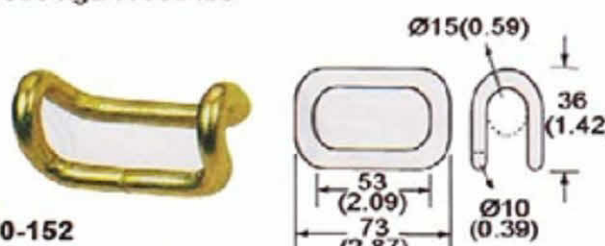

WH52SB-52

2" Swivel J Hook W/Screw, 50mm
B/S: 5000 kgs/11000 lbs

WH54-32

2" Swivel J Hook W/Screw
B/S: 5000 kgs/11000 lbs

WH25-335

1 1/2" Single J Hook, 35mm
B/S: 3000 kgs/6600 lbs

WH07-52

2" Single J Hook, 50mm
B/S: 5000 kgs/11000 lbs

WH25T-335

1 1/2" Single J Hook W/ Tube, 35mm
B/S: 3000 kgs/6600 lbs

WH07T-52

2" Single J Hook W/ Tube, 50mm
B/S: 5000 kgs/11000 lbs

WH13-2235

1 1/2" Claw Hook
B/S: 2200 kgs/4840 lbs

WH10-152

2" Close Reve Hook
B/S: 1500 kgs/3300 lbs

WH12-152

2" Claw Hook
B/S: 1500 kgs/3300 lbs

WH12-93

75mm/3" Claw Hook
B/S: 9000 kgs/20000 lbs

**Specification May Slightly Change Without Notice*

Wire Hooks

RB

WH03