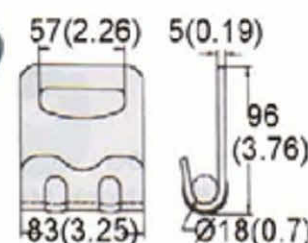

MH12-74K

4" Flat Hook, W/keeper
B/S: 7000Kgs/ 15400Lbs