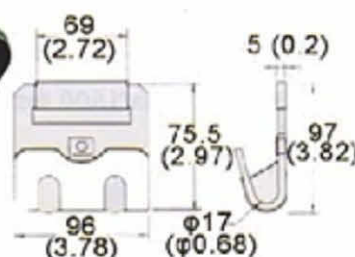

MH12B-74A W/Alum. Defender

**Specification May Slightly Change Without Notice*

Flat Hooks & Delta Rings

RB

MH67-51
1" Flat Hook
B/S: 500Kgs/ 1100Lbs

MH57C-51
1" Flat Hook
B/S: 500Kgs/ 1100Lbs

MH67B-61
1" Flat Hook W/keeper
B/S: 600Kgs/ 1320Lbs