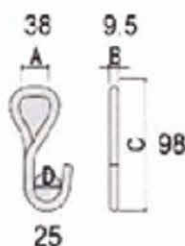

WH02F-81K

1"x800Kgs/1760Lbs

WH02F-151K

1"x1300Kgs/ 3000Lbs

WH33-11 25mm

1" Single J Hook

B/S: 600Kgs/ 1200Lbs

WH41-151

1" Double S Hook, 25mm

B/S: 1500Kgs/ 3000Lbs

WH33-2535 35mm

1 1/2" Single J Hook

B/S: 1200Kgs/ 2500Lbs

WH42-335

1 1/2" Double S Hook, 35mm

B/S: 2300Kgs/ 5000Lbs

WH34-252

2" J Hook, 50mm

B/S: 1500Kgs/ 3000Lbs

WH43-452

2" Double S Hook, 50mm

B/S: 4500Kgs/ 10000Lbs

WH38-142

2" J Hook W/Tube