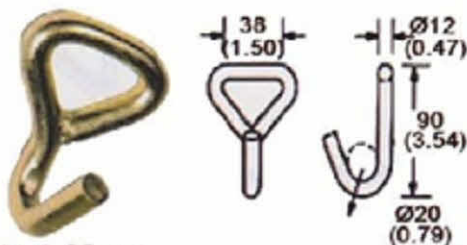

B/S: 1360Kgs/ 3000Lbs

*Specification May Slightly Change Without Notice

Wire Hooks

RB

WH53-151

Swivel J Hook, 25mm/1"
B/S: 1500 kgs/3000 lbs

WH51-335

1 1/2" Swivel J Hook, 35mm
B/S: 3000 kgs/6600 lbs

WH52SB-52

2" Swivel J Hook W/Screw, 50mm
B/S: 5000 kgs/11000 lbs

WH54-32

2" Swivel J Hook W/Screw
B/S: 5000 kgs/11000 lbs

WH25-335

1 1/2" Single J Hook, 35mm
B/S: 3000 kgs/6600 lbs

WH07-52

2" Single J Hook, 50mm
B/S: 5000 kgs/11000 lbs

WH25T-335

1 1/2" Single J Hook W/ Tube, 35mm
B/S: 3000 kgs/6600 lbs

WH07T-52

2" Single J Hook W/ Tube, 50mm
B/S: 5000 kgs/11000 lbs

WH13-2235

1 1/2" Claw Hook
B/S: 2200 kgs/4840 lbs

WH10-152

2" Close Reve Hook
B/S: 1500 kgs/3300 lbs