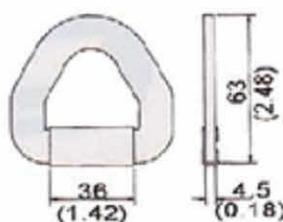

MH12B-74A W/Alum. Defender

**Specification May Slightly Change Without Notice*

Flat Hooks & Delta Rings

RB

MH67-51
1" Flat Hook
B/S: 500Kgs/ 1100Lbs

MH57C-51
1" Flat Hook
B/S: 500Kgs/ 1100Lbs

MH67B-61
1" Flat Hook W/keeper
B/S: 600Kgs/ 1320Lbs

MH67-1
1" Flat Strap End
B/S: 450Kgs/ 1000Lbs

MH67-1A
1" Strap End 90°
B/S: 350Kgs/ 750Lbs.

MH64D-151 1"/25mm
MH64A-235 35mm
Delta Ring W/Defener
B/S: 2000Kgs/ 4400Lbs

MH36-72
2" Flat Delta Ring
B/S: 6800Kgs/ 15000Lbs