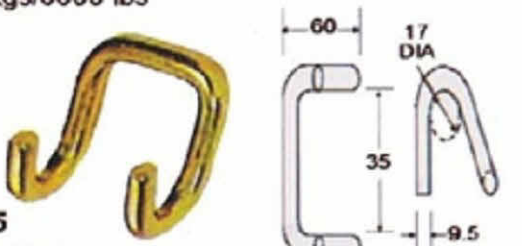

WH52SB-52

2" Swivel J Hook W/Screw, 50mm
B/S: 5000 kgs/11000 lbs

WH54-32

2" Swivel J Hook W/Screw
B/S: 5000 kgs/11000 lbs

WH25-335

1 1/2" Single J Hook, 35mm
B/S: 3000 kgs/6600 lbs

WH07-52

2" Single J Hook, 50mm
B/S: 5000 kgs/11000 lbs

WH25T-335

1 1/2" Single J Hook W/ Tube, 35mm
B/S: 3000 kgs/6600 lbs

WH07T-52

2" Single J Hook W/ Tube, 50mm
B/S: 5000 kgs/11000 lbs

WH13-2235

1 1/2" Claw Hook
B/S: 2200 kgs/4840 lbs

WH10-152

2" Close Reve Hook
B/S: 1500 kgs/3300 lbs

WH12-152

2" Claw Hook
B/S: 1500 kgs/3300 lbs

WH12-93

75mm/3" Claw Hook
B/S: 9000 kgs/20000 lbs

**Specification May Slightly Change Without Notice*

Wire Hooks

RB

WH03