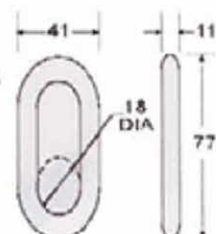

B/S: 1500Kgs/ 3300Lbs

WH27-152

2" D Ring

B/S: 1500Kgs/ 3300Lbs

WH28-252

2" Triangle Ring

B/S: 2500Kgs/ 5500Lbs

WH08-52

2" Delta Ring

B/S: 5000Kgs/ 11000Lbs

WH30-42

2" Wire Buckle

B/S: 4000Kgs/ 8800Lbs

WH57-32

Oval Link, 2"/50mm

B/S: 3000Kgs/ 6600Lbs

WH45-550

One Way Buckle, 40mm

B/S: 5000Kgs/ 11000Lbs

WH45-540

One Way Buckle, 50mm

B/S: 5000Kgs/ 11000Lbs

WH46-52 2"50MM

Double J Hook, Center Bar