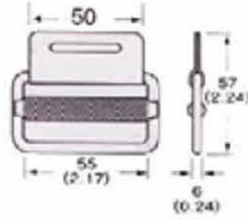

35mm x 2000Kgs

WH19-151

1"/25mm x 1500Kgs

*Specification may Slightly Change Without Notice

Military ratchet Buckle & Hooks

RB

SB12-62
2" Slide Buckle W/Sheet Metal
B.S.: 600Kgs/ 1320Lbs

SB12S-31
1" Slide Buckle W/Sheet Metal
B.S.: 350Kgs/ 770Lbs