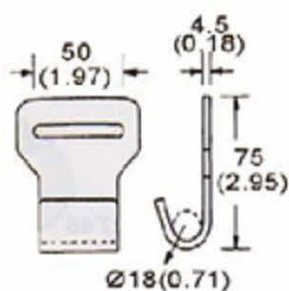

MH14-1545

1 3/4" Flat Hook, 45mm
B/S: 1500Kgs/ 3300Lbs

MH10-152

2" Flat Hook, 50mm
B/S: 1500Kgs/ 3300Lbs

MH10-272

2" Flat Hook, 50mm
B/S: 2700Kgs/ 5940Lbs

MH10-62H

2" Flat Hook, 50mm
B/S: 6000Kgs/ 12000Lbs