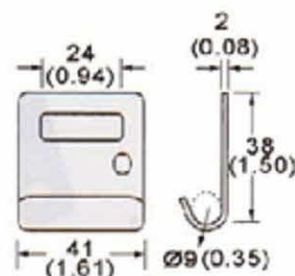

MH71-11

1" Flat Hook, 25mm
B/S: 1000Kgs/ 2200Lbs