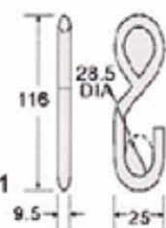

MH58S-82X
2" Flat Hook, Stainless
B/S: 800Kgs/ 1600Lbs

**Specification May Slightly Change Without Notice*

Wire Hooks

RB

WH01-121

1" S Hook, Short

B/S: 800Kgs/ 1760Lbs

WH02F-81, WH02P-81, WH02-81

1" S Hook, 25mm

B/S: 800Kgs/ 1760Lbs

WH02F-131, WH02P-131, WH02-131

1" S Hook

B/S: 1300Kgs/ 3000Lbs

WH23F-51, WH23P-51, WH23-51

1" S Hook

B/S: 500Kgs/ 1100Lbs