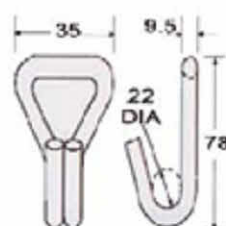

Galvanized

WH03P

Half PVC

WH03F

Full PVC

WH03-51, WH03P-51

B/S: 500 kgs/1100 lbs

WH03-81, WH03P-81

B/S: 800 kgs/1760 lbs

WH03-131, WH03P-131

B/S: 1365 kgs/3000 lbs

WH04-151

1" Long Double J Hook

B/S: 1500 kgs/3300 lbs

WH14-335

1 1/2" Double J Hook, 35mm

B/S: 2500 kgs/5000 lbs

2" Double J Hook

WH05S-52

B/S: 5000 kgs/11000 lbs

WH05M-52

B/S: 5000 kgs/11000 lbs

WH05L-52

B/S: 5000 kgs/11000 lbs