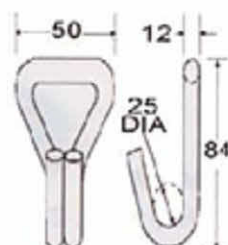

Galvanized

WH03P

Half PVC

WH03F

Full PVC

WH03-51, WH03P-51

B/S: 500 kgs/1100 lbs

WH03-81, WH03P-81

B/S: 800 kgs/1760 lbs

WH03-131, WH03P-131

B/S: 1365 kgs/3000 lbs

WH04-151

1" Long Double J Hook

B/S: 1500 kgs/3300 lbs

WH14-335

1 1/2" Double J Hook, 35mm

B/S: 2500 kgs/5000 lbs

2" Double J Hook

WH05S-52

B/S: 5000 kgs/11000 lbs

WH05M-52

B/S: 5000 kgs/11000 lbs

WH05L-52

B/S: 5000 kgs/11000 lbs