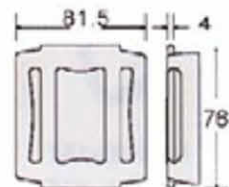

MH30-10
2" One Way Buckle
B/S: 1000Kgs