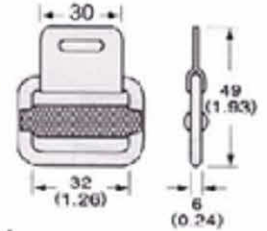

35mm x 2000Kgs

WH19-151

1"/25mm x 1500Kgs

*Specification may Slightly Change Without Notice

Military ratchet Buckle & Hooks

RB

SB12-62
2" Slide Buckle W/Sheet Metal
B.S.: 600Kgs/ 1320Lbs

SB12S-31
1" Slide Buckle W/Sheet Metal
B.S.: 350Kgs/ 770Lbs