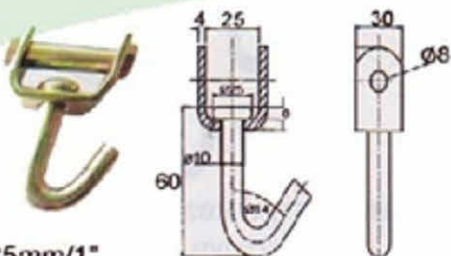

B/S: 1360Kgs/ 3000Lbs

*Specification May Slightly Change Without Notice

Wire Hooks

RB

WH53-151

Swivel J Hook, 25mm/1"
B/S: 1500 kgs/3000 lbs

WH51-335

1 1/2" Swivel J Hook, 35mm
B/S: 3000 kgs/6600 lbs

WH52SB-52

2" Swivel J Hook W/Screw, 50mm
B/S: 5000 kgs/11000 lbs

WH54-32

2" Swivel J Hook W/Screw
B/S: 5000 kgs/11000 lbs

WH25-335

1 1/2" Single J Hook, 35mm
B/S: 3000 kgs/6600 lbs

WH07-52

2" Single J Hook, 50mm
B/S: 5000 kgs/11000 lbs