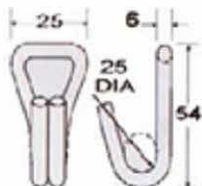

WH12-152

2" Claw Hook
B/S: 1500 kgs/3300 lbs

WH12-93

75mm/3" Claw Hook
B/S: 9000 kgs/20000 lbs

**Specification May Slightly Change Without Notice*

Wire Hooks

RB

WH03

Galvanized

WH03P

Half PVC

WH03F

Full PVC

WH03-51, WH03P-51

B/S: 500 kgs/1100 lbs

WH03-81, WH03P-81

B/S: 800 kgs/1760 lbs

WH03-131, WH03P-131

B/S: 1365 kgs/3000 lbs

WH04-151

1" Long Double J Hook

B/S: 1500 kgs/3300 lbs

WH14-335

1 1/2" Double J Hook, 35mm