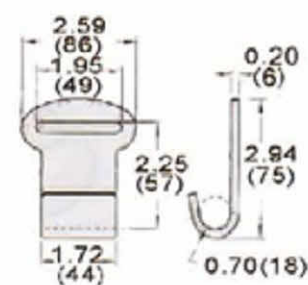

MH14-1545

1 3/4" Flat Hook, 45mm
B/S: 1500Kgs/ 3300Lbs

MH10-152

2" Flat Hook, 50mm
B/S: 1500Kgs/ 3300Lbs

MH10-272

2" Flat Hook, 50mm
B/S: 2700Kgs/ 5940Lbs

MH10-62H

2" Flat Hook, 50mm
B/S: 6000Kgs/ 12000Lbs