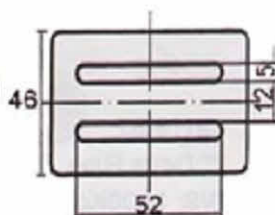

RE209-222
3 Bar Buckle
50mm/2", Thickness 5mm, Zinc Plated
B/S: 2270Kgs/ 5000Lbs