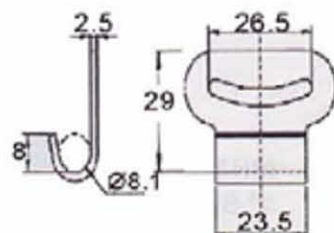

MH12B-74A W/Alum. Defender

**Specification May Slightly Change Without Notice*

Flat Hooks & Delta Rings

RB

MH67-51
1" Flat Hook
B/S: 500Kgs/ 1100Lbs

MH57C-51
1" Flat Hook
B/S: 500Kgs/ 1100Lbs

MH67B-61
1" Flat Hook W/keeper
B/S: 600Kgs/ 1320Lbs

MH67-1
1" Flat Strap End
B/S: 450Kgs/ 1000Lbs

MH67-1A
1" Strap End 90°
B/S: 350Kgs/ 750Lbs.

MH64D-151 1"/25mm
MH64A-235 35mm
Delta Ring W/Defener
B/S: 2000Kgs/ 4400Lbs

MH36-72
2" Flat Delta Ring
B/S: 6800Kgs/ 15000Lbs