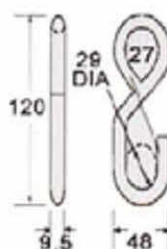

WH33-11 25mm

1" Single J Hook

B/S: 600Kgs/ 1200Lbs