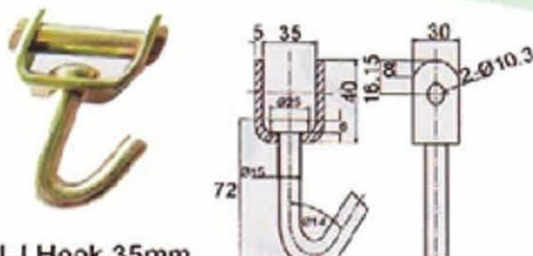

B/S: 1360Kgs/ 3000Lbs

*Specification May Slightly Change Without Notice

Wire Hooks

RB

WH53-151

Swivel J Hook, 25mm/1"
B/S: 1500 kgs/3000 lbs

WH51-335

1 1/2" Swivel J Hook, 35mm
B/S: 3000 kgs/6600 lbs

WH52SB-52

2" Swivel J Hook W/Screw, 50mm
B/S: 5000 kgs/11000 lbs

WH54-32

2" Swivel J Hook W/Screw
B/S: 5000 kgs/11000 lbs

WH25-335

1 1/2" Single J Hook, 35mm
B/S: 3000 kgs/6600 lbs

WH07-52

2" Single J Hook, 50mm
B/S: 5000 kgs/11000 lbs