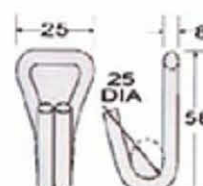

WH12-152

2" Claw Hook
B/S: 1500 kgs/3300 lbs

WH12-93

75mm/3" Claw Hook
B/S: 9000 kgs/20000 lbs

**Specification May Slightly Change Without Notice*

Wire Hooks

RB

WH03

Galvanized

WH03P

Half PVC

WH03F

Full PVC

WH03-51, WH03P-51

B/S: 500 kgs/1100 lbs

WH03-81, WH03P-81

B/S: 800 kgs/1760 lbs

WH03-131, WH03P-131

B/S: 1365 kgs/3000 lbs

WH04-151

1" Long Double J Hook

B/S: 1500 kgs/3300 lbs

WH14-335

1 1/2" Double J Hook, 35mm