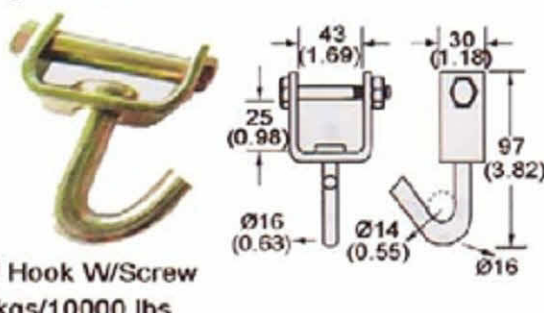

B/S: 1360Kgs/ 3000Lbs

*Specification May Slightly Change Without Notice

Wire Hooks

RB

WH53-151

Swivel J Hook, 25mm/1"
B/S: 1500 kgs/3000 lbs

WH51-335

1 1/2" Swivel J Hook, 35mm
B/S: 3000 kgs/6600 lbs

WH52SB-52

2" Swivel J Hook W/Screw, 50mm
B/S: 5000 kgs/11000 lbs

WH54-32

2" Swivel J Hook W/Screw
B/S: 5000 kgs/11000 lbs

WH25-335

1 1/2" Single J Hook, 35mm
B/S: 3000 kgs/6600 lbs

WH07-52

2" Single J Hook, 50mm
B/S: 5000 kgs/11000 lbs