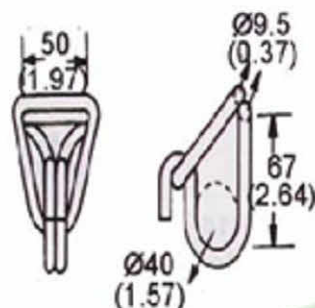

WH45-550

One Way Buckle, 40mm

B/S: 5000Kgs/ 11000Lbs

WH45-540

One Way Buckle, 50mm

B/S: 5000Kgs/ 11000Lbs

WH46-52 2"50MM

Double J Hook, Center Bar

B/S: 5000Kgs/ 11000Lbs

WH05C-52

2" Double J Hook W/Keeper

B/S: 5000Kgs/ 11000Lbs

WH19-52

2" Swan Hook & Keeper, 50mm

B/S: 5000Kgs/ 11000Lbs

WH19-235

35mm x 2000Kgs

WH19-151

1"/25mm x 1500Kgs

*Specification may Slightly Change Without Notice

Military ratchet Buckle & Hooks

RB

SB12-62
2" Slide Buckle W/Sheet Metal
B.S.: 600Kgs/ 1320Lbs

SB12S-31
1" Slide Buckle W/Sheet Metal
B.S.: 350Kgs/ 770Lbs