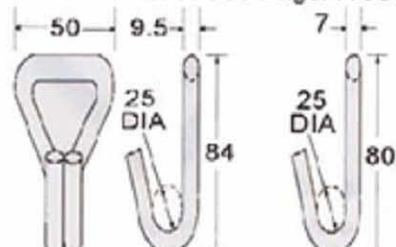

B/S: 800 kgs/1760 lbs

WH03-131, WH03P-131

B/S: 1365 kgs/3000 lbs

WH04-151

1" Long Double J Hook

B/S: 1500 kgs/3300 lbs

WH14-335

1 1/2" Double J Hook, 35mm

B/S: 2500 kgs/5000 lbs

2" Double J Hook

WH05S-52

B/S: 5000 kgs/11000 lbs

WH05M-52

B/S: 5000 kgs/11000 lbs

WH05L-52

B/S: 5000 kgs/11000 lbs

WH06-252

B/S: 2500 kgs/5500 lbs

WH06S-152

B/S: 1500 kgs/3300 lbs

WH11-52

2" Claw Hook

B/S: 5000 kgs/10000 lbs

WH20-103