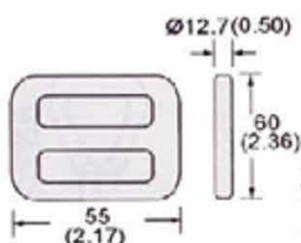

2" Delta Ring

B/S: 5000Kgs/ 11000Lbs

WH30-42

2" Wire Buckle

B/S: 4000Kgs/ 8800Lbs

WH57-32

Oval Link, 2"/50mm

B/S: 3000Kgs/ 6600Lbs