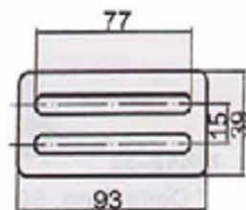

RE209-222
3 Bar Buckle
50mm/2", Thickness 5mm, Zinc Plated
B/S: 2270Kgs/ 5000Lbs