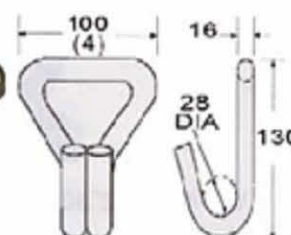

WH06-252

B/S: 2500 kgs/5500 lbs

WH06S-152

B/S: 1500 kgs/3300 lbs

WH11-52

2" Claw Hook

B/S: 5000 kgs/10000 lbs

WH20-103

3" Double J Hook, Galvanized

B/S: 9000 kgs/20000 lbs

WH21-104

4" Double J Hook, Galvanized

B/S: 10000 kgs/22000 lbs

WH16-11

1" Double J Hook

B/S: 1000 kgs/2200 lbs