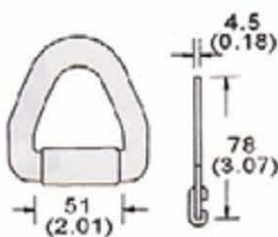

MH12B-74A W/Alum. Defender

**Specification May Slightly Change Without Notice*

Flat Hooks & Delta Rings

RB

MH67-51
1" Flat Hook
B/S: 500Kgs/ 1100Lbs

MH57C-51
1" Flat Hook
B/S: 500Kgs/ 1100Lbs

MH67B-61
1" Flat Hook W/keeper
B/S: 600Kgs/ 1320Lbs

MH67-1
1" Flat Strap End
B/S: 450Kgs/ 1000Lbs

MH67-1A
1" Strap End 90°
B/S: 350Kgs/ 750Lbs.

MH64D-151 1"/25mm
MH64A-235 35mm
Delta Ring W/Defener
B/S: 2000Kgs/ 4400Lbs

MH36-72
2" Flat Delta Ring
B/S: 6800Kgs/ 15000Lbs

MH05-52 W/O Defender
MH05D-52
2" Delta Ring W/Defender
B/S: 5000Kgs/ 11000Lbs

MH06-52
2" Delta Ring
B/S: 5000Kgs/ 11000Lbs

MH18-52
2" Delta Ring
B/S: 5000Kgs/ 11000Lbs

MH18-32
2" Delta Ring, 50mm
B/S: 2500Kgs/ 5000Lbs

Openable Delta Hook, Heavy Duty

LH01-752
50mm, B/S: 7,500kgs

LH02-153
75mm, B/S: 15,000kgs

LH03-204
100mm, B/S: 20,000kgs

LH04-256
150mm, B/S: 25,000kgs

*Specification May Slightly Change Without Notice

Sliding Buckles & Flat Hooks **RB**