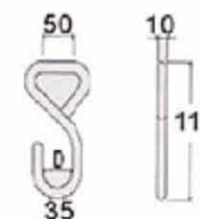

WH02F-81K

1"x800Kgs/1760Lbs

WH02F-151K

1"x1300Kgs/ 3000Lbs

WH33-11 25mm

1" Single J Hook

B/S: 600Kgs/ 1200Lbs

WH41-151

1" Double S Hook, 25mm

B/S: 1500Kgs/ 3000Lbs

WH33-2535 35mm

1 1/2" Single J Hook

B/S: 1200Kgs/ 2500Lbs

WH42-335

1 1/2" Double S Hook, 35mm

B/S: 2300Kgs/ 5000Lbs

WH34-252

2" J Hook, 50mm

B/S: 1500Kgs/ 3000Lbs

WH43-452

2" Double S Hook, 50mm

B/S: 4500Kgs/ 10000Lbs

WH38-142

2" J Hook W/Tube