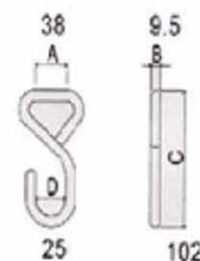

WH02F-81K

1"x800Kgs/1760Lbs

WH02F-151K

1"x1300Kgs/ 3000Lbs

WH33-11 25mm

1" Single J Hook

B/S: 600Kgs/ 1200Lbs

WH41-151

1" Double S Hook, 25mm

B/S: 1500Kgs/ 3000Lbs

WH33-2535 35mm

1 1/2" Single J Hook

B/S: 1200Kgs/ 2500Lbs

WH42-335

1 1/2" Double S Hook, 35mm

B/S: 2300Kgs/ 5000Lbs

WH34-252

2" J Hook, 50mm

B/S: 1500Kgs/ 3000Lbs

WH43-452

2" Double S Hook, 50mm

B/S: 4500Kgs/ 10000Lbs

WH38-142

2" J Hook W/Tube