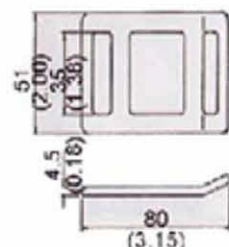

MH32B-152
2" Slide Buckle, 50mm
B/S: 1500Kgs/ 3000Lbs

MH31-162
2" One Way Buckle, 50mm
B/S: 1600Kgs/ 3520Lbs

MH30-10
2" One Way Buckle
B/S: 1000Kgs

MH74-2
2" Slide Buckle
B/S: 2500Kgs/ 5000Lbs

MH75-162
2" One Way Buckle
B/S: 1600Kgs/ 3500Lbs

RE208-75 Zinc
RE208B-75 Black
3 Bar Adjuster, Zinc Plated
75mm/3", 2272Kgs/ 5000Lbs

RE209-222
3 Bar Buckle
50mm/2", Thickness 5mm, Zinc Plated
B/S: 2270Kgs/ 5000Lbs

MH51-122X
2" Flat Hook, Stainless
B/S: 1200Kgs/ 2500Lbs