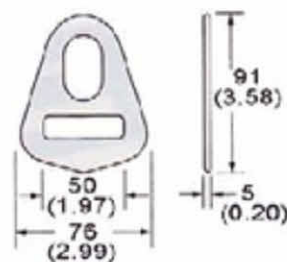

MH12B-74A W/Alum. Defender

**Specification May Slightly Change Without Notice*

Flat Hooks & Delta Rings

RB

MH67-51
1" Flat Hook
B/S: 500Kgs/ 1100Lbs

MH57C-51
1" Flat Hook
B/S: 500Kgs/ 1100Lbs

MH67B-61
1" Flat Hook W/keeper
B/S: 600Kgs/ 1320Lbs

MH67-1
1" Flat Strap End
B/S: 450Kgs/ 1000Lbs

MH67-1A
1" Strap End 90°
B/S: 350Kgs/ 750Lbs.

MH64D-151 1"/25mm
MH64A-235 35mm
Delta Ring W/Defener
B/S: 2000Kgs/ 4400Lbs

MH36-72
2" Flat Delta Ring
B/S: 6800Kgs/ 15000Lbs

MH05-52 W/O Defender
MH05D-52
2" Delta Ring W/Defender
B/S: 5000Kgs/ 11000Lbs

MH06-52
2" Delta Ring
B/S: 5000Kgs/ 11000Lbs

MH18-52
2" Delta Ring
B/S: 5000Kgs/ 11000Lbs

MH18-32
2" Delta Ring, 50mm
B/S: 2500Kgs/ 5000Lbs

Openable Delta Hook, Heavy Duty

LH01-752
50mm, B/S: 7,500kgs

LH02-153
75mm, B/S: 15,000kgs

LH03-204
100mm, B/S: 20,000kgs

LH04-256
150mm, B/S: 25,000kgs

*Specification May Slightly Change Without Notice

Sliding Buckles & Flat Hooks **RB**