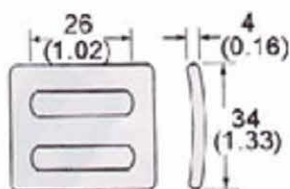

RE210-1345
3 Bar Adjuster
45mm/1 3/4", Zinc Plated
B/S: 1350Kgs/ 3000Lbs