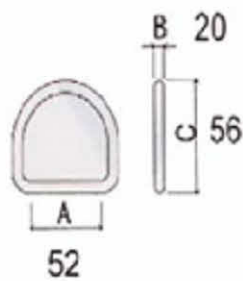

Wire Hooks

RB

WH29-151

1" D Ring

B/S: 1500Kgs/ 3300Lbs

WH27-152

2" D Ring

B/S: 1500Kgs/ 3300Lbs

WH28-252

2" Triangle Ring

B/S: 2500Kgs/ 5500Lbs

WH08-52

2" Delta Ring

B/S: 5000Kgs/ 11000Lbs

WH30-42

2" Wire Buckle

B/S: 4000Kgs/ 8800Lbs

WH57-32

Oval Link, 2"/50mm

B/S: 3000Kgs/ 6600Lbs

WH45-550

One Way Buckle, 40mm

B/S: 5000Kgs/ 11000Lbs

WH45-540

One Way Buckle, 50mm

B/S: 5000Kgs/ 11000Lbs

WH46-52 2"50MM

Double J Hook, Center Bar

B/S: 5000Kgs/ 11000Lbs

WH05C-52

2" Double J Hook W/Keeper

B/S: 5000Kgs/ 11000Lbs

WH19-52

2" Swan Hook & Keeper, 50mm

B/S: 5000Kgs/ 11000Lbs

WH19-235

35mm x 2000Kgs

WH19-151

1"/25mm x 1500Kgs

*Specification may Slightly Change Without Notice