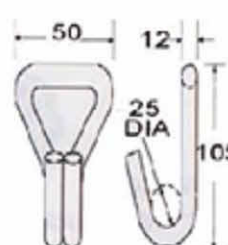

B/S: 800 kgs/1760 lbs

WH03-131, WH03P-131

B/S: 1365 kgs/3000 lbs

WH04-151

1" Long Double J Hook

B/S: 1500 kgs/3300 lbs

WH14-335

1 1/2" Double J Hook, 35mm

B/S: 2500 kgs/5000 lbs

2" Double J Hook

WH05S-52

B/S: 5000 kgs/11000 lbs

WH05M-52

B/S: 5000 kgs/11000 lbs

WH05L-52

B/S: 5000 kgs/11000 lbs

WH06-252

B/S: 2500 kgs/5500 lbs

WH06S-152

B/S: 1500 kgs/3300 lbs

WH11-52

2" Claw Hook

B/S: 5000 kgs/10000 lbs

WH20-103