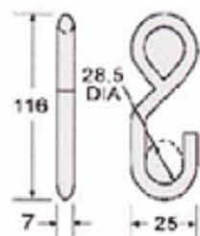

RE208-75 Zinc
RE208B-75 Black
3 Bar Adjuster, Zinc Plated
75mm/3", 2272Kgs/ 5000Lbs

RE209-222
3 Bar Buckle
50mm/2", Thickness 5mm, Zinc Plated
B/S: 2270Kgs/ 5000Lbs

MH51-122X
2" Flat Hook, Stainless
B/S: 1200Kgs/ 2500Lbs

MH58S-82X
2" Flat Hook, Stainless
B/S: 800Kgs/ 1600Lbs

**Specification May Slightly Change Without Notice*

Wire Hooks

RB

WH01-121

1" S Hook, Short

B/S: 800Kgs/ 1760Lbs

WH02F-81, WH02P-81, WH02-81

1" S Hook, 25mm

B/S: 800Kgs/ 1760Lbs

WH02F-131, WH02P-131, WH02-131

1" S Hook

B/S: 1300Kgs/ 3000Lbs

WH23F-51, WH23P-51, WH23-51

1" S Hook

B/S: 500Kgs/ 1100Lbs