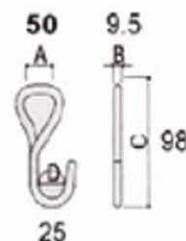

1" Double S Hook, 25mm

B/S: 1500Kgs/ 3000Lbs

WH33-2535 35mm

1 1/2" Single J Hook

B/S: 1200Kgs/ 2500Lbs

WH42-335

1 1/2" Double S Hook, 35mm

B/S: 2300Kgs/ 5000Lbs

WH34-252

2" J Hook, 50mm

B/S: 1500Kgs/ 3000Lbs

WH43-452

2" Double S Hook, 50mm

B/S: 4500Kgs/ 10000Lbs

WH38-142

2" J Hook W/Tube

B/S: 1360Kgs/ 3000Lbs

*Specification May Slightly Change Without Notice

Wire Hooks

RB

WH53-151

Swivel J Hook, 25mm/1"
B/S: 1500 kgs/3000 lbs

WH51-335

1 1/2" Swivel J Hook, 35mm
B/S: 3000 kgs/6600 lbs