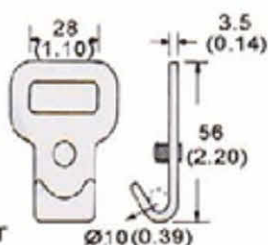

Flat Hooks

RB

MH09-151

1" Push Button Hook, w/keeper
B/S: 1500Kgs/ 3300Lbs

MH19F

1" Gutter Hook, Black, 25mm
B/S: 300Kgs/ 660Lbs

MH71-11

1" Flat Hook, 25mm
B/S: 1000Kgs/ 2200Lbs

MH14-1545

1 3/4" Flat Hook, 45mm
B/S: 1500Kgs/ 3300Lbs

MH10-152

2" Flat Hook, 50mm
B/S: 1500Kgs/ 3300Lbs

MH10-272

2" Flat Hook, 50mm
B/S: 2700Kgs/ 5940Lbs

MH10-62H

2" Flat Hook, 50mm
B/S: 6000Kgs/ 12000Lbs