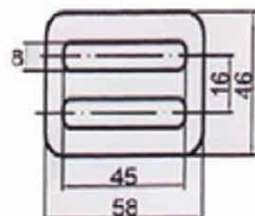

MH38-152
1" Slide Buckle
B/S: 1500Kgs/ 3000Lbs