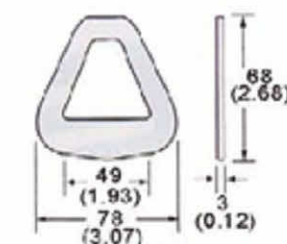

MH67-1
1" Flat Strap End
B/S: 450Kgs/ 1000Lbs

MH67-1A
1" Strap End 90°
B/S: 350Kgs/ 750Lbs.

MH64D-151 1"/25mm
MH64A-235 35mm
Delta Ring W/Defener
B/S: 2000Kgs/ 4400Lbs

MH36-72
2" Flat Delta Ring
B/S: 6800Kgs/ 15000Lbs

MH05-52 W/O Defender
MH05D-52
2" Delta Ring W/Defender
B/S: 5000Kgs/ 11000Lbs

MH06-52
2" Delta Ring
B/S: 5000Kgs/ 11000Lbs

MH18-52
2" Delta Ring
B/S: 5000Kgs/ 11000Lbs

MH18-32
2" Delta Ring, 50mm
B/S: 2500Kgs/ 5000Lbs

Openable Delta Hook, Heavy Duty

LH01-752
50mm, B/S: 7,500kgs

LH02-153
75mm, B/S: 15,000kgs

LH03-204
100mm, B/S: 20,000kgs

LH04-256
150mm, B/S: 25,000kgs

*Specification May Slightly Change Without Notice

Sliding Buckles & Flat Hooks **RB**