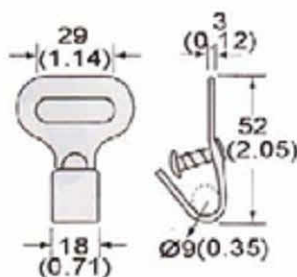

MH12B-74A W/Alum. Defender

**Specification May Slightly Change Without Notice*

Flat Hooks & Delta Rings

RB

MH67-51
1" Flat Hook
B/S: 500Kgs/ 1100Lbs

MH57C-51
1" Flat Hook
B/S: 500Kgs/ 1100Lbs

MH67B-61
1" Flat Hook W/keeper
B/S: 600Kgs/ 1320Lbs

MH67-1
1" Flat Strap End
B/S: 450Kgs/ 1000Lbs

MH67-1A
1" Strap End 90°
B/S: 350Kgs/ 750Lbs.

MH64D-151 1"/25mm
MH64A-235 35mm
Delta Ring W/Defener
B/S: 2000Kgs/ 4400Lbs

MH36-72
2" Flat Delta Ring
B/S: 6800Kgs/ 15000Lbs