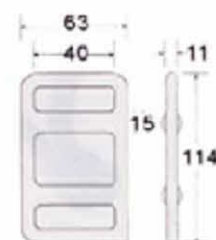

WH45-550

One Way Buckle, 40mm

B/S: 5000Kgs/ 11000Lbs

WH45-540

One Way Buckle, 50mm

B/S: 5000Kgs/ 11000Lbs

WH46-52 2"50MM

Double J Hook, Center Bar