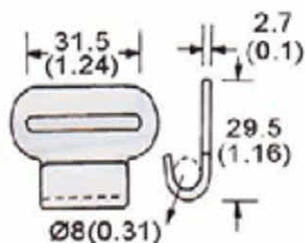

MH12B-74A W/Alum. Defender

**Specification May Slightly Change Without Notice*

Flat Hooks & Delta Rings

RB

MH67-51
1" Flat Hook
B/S: 500Kgs/ 1100Lbs

MH57C-51
1" Flat Hook
B/S: 500Kgs/ 1100Lbs

MH67B-61
1" Flat Hook W/keeper
B/S: 600Kgs/ 1320Lbs

MH67-1
1" Flat Strap End
B/S: 450Kgs/ 1000Lbs

MH67-1A
1" Strap End 90°
B/S: 350Kgs/ 750Lbs.

MH64D-151 1"/25mm
MH64A-235 35mm
Delta Ring W/Defener
B/S: 2000Kgs/ 4400Lbs

MH36-72
2" Flat Delta Ring
B/S: 6800Kgs/ 15000Lbs