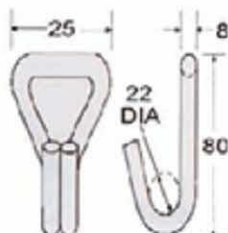

Galvanized

WH03P

Half PVC

WH03F

Full PVC

WH03-51, WH03P-51

B/S: 500 kgs/1100 lbs

WH03-81, WH03P-81

B/S: 800 kgs/1760 lbs

WH03-131, WH03P-131

B/S: 1365 kgs/3000 lbs

WH04-151

1" Long Double J Hook

B/S: 1500 kgs/3300 lbs

WH14-335

1 1/2" Double J Hook, 35mm

B/S: 2500 kgs/5000 lbs

2" Double J Hook

WH05S-52

B/S: 5000 kgs/11000 lbs

WH05M-52

B/S: 5000 kgs/11000 lbs

WH05L-52

B/S: 5000 kgs/11000 lbs