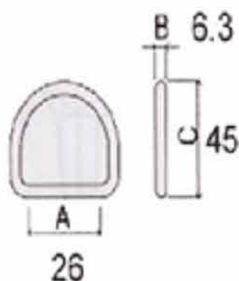

Wire Hooks

RB

WH29-151

1" D Ring

B/S: 1500Kgs/ 3300Lbs

WH27-152

2" D Ring

B/S: 1500Kgs/ 3300Lbs