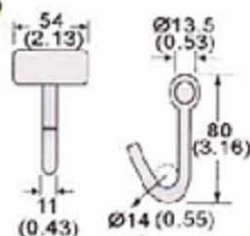

1" Double S Hook, 25mm

B/S: 1500Kgs/ 3000Lbs

WH33-2535 35mm

1 1/2" Single J Hook

B/S: 1200Kgs/ 2500Lbs

WH42-335

1 1/2" Double S Hook, 35mm

B/S: 2300Kgs/ 5000Lbs

WH34-252

2" J Hook, 50mm

B/S: 1500Kgs/ 3000Lbs

WH43-452

2" Double S Hook, 50mm

B/S: 4500Kgs/ 10000Lbs

WH38-142

2" J Hook W/Tube

B/S: 1360Kgs/ 3000Lbs

*Specification May Slightly Change Without Notice

Wire Hooks

RB

WH53-151

Swivel J Hook, 25mm/1"
B/S: 1500 kgs/3000 lbs

WH51-335

1 1/2" Swivel J Hook, 35mm
B/S: 3000 kgs/6600 lbs