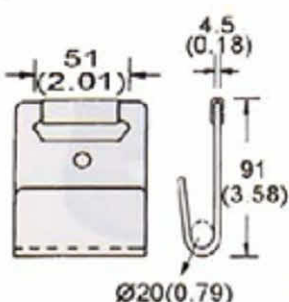

MH11-52

2" Flat Hook

MH11A-52

2" Flat Hook, W/alum Defender

MH11D-52 W/Steel Defender

B/S: 5000Kgs/ 10000Lbs

MH12A-73B

3" Flat Hook