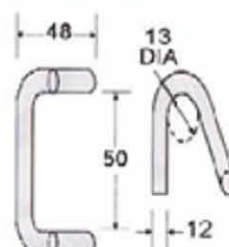

B/S: 2500 kgs/5000 lbs

2" Double J Hook

WH05S-52

B/S: 5000 kgs/11000 lbs

WH05M-52

B/S: 5000 kgs/11000 lbs

WH05L-52

B/S: 5000 kgs/11000 lbs

WH06-252

B/S: 2500 kgs/5500 lbs

WH06S-152

B/S: 1500 kgs/3300 lbs

WH11-52

2" Claw Hook

B/S: 5000 kgs/10000 lbs

WH20-103

3" Double J Hook, Galvanized

B/S: 9000 kgs/20000 lbs

WH21-104

4" Double J Hook, Galvanized

B/S: 10000 kgs/22000 lbs

WH16-11

1" Double J Hook

B/S: 1000 kgs/2200 lbs