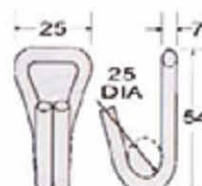

WH12-152

2" Claw Hook
B/S: 1500 kgs/3300 lbs

WH12-93

75mm/3" Claw Hook
B/S: 9000 kgs/20000 lbs

**Specification May Slightly Change Without Notice*

Wire Hooks

RB

WH03

Galvanized

WH03P

Half PVC

WH03F

Full PVC

WH03-51, WH03P-51

B/S: 500 kgs/1100 lbs

WH03-81, WH03P-81

B/S: 800 kgs/1760 lbs

WH03-131, WH03P-131

B/S: 1365 kgs/3000 lbs

WH04-151

1" Long Double J Hook

B/S: 1500 kgs/3300 lbs

WH14-335

1 1/2" Double J Hook, 35mm