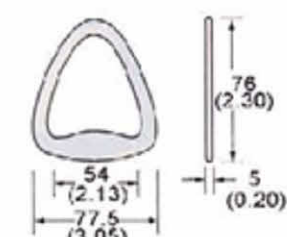

MH12B-74A W/Alum. Defender

**Specification May Slightly Change Without Notice*

Flat Hooks & Delta Rings

RB

MH67-51
1" Flat Hook
B/S: 500Kgs/ 1100Lbs

MH57C-51
1" Flat Hook
B/S: 500Kgs/ 1100Lbs

MH67B-61
1" Flat Hook W/keeper
B/S: 600Kgs/ 1320Lbs

MH67-1
1" Flat Strap End
B/S: 450Kgs/ 1000Lbs

MH67-1A
1" Strap End 90°
B/S: 350Kgs/ 750Lbs.

MH64D-151 1"/25mm
MH64A-235 35mm
Delta Ring W/Defener
B/S: 2000Kgs/ 4400Lbs

MH36-72
2" Flat Delta Ring
B/S: 6800Kgs/ 15000Lbs

MH05-52 W/O Defender
MH05D-52
2" Delta Ring W/Defender
B/S: 5000Kgs/ 11000Lbs

MH06-52
2" Delta Ring
B/S: 5000Kgs/ 11000Lbs

MH18-52
2" Delta Ring
B/S: 5000Kgs/ 11000Lbs

MH18-32
2" Delta Ring, 50mm
B/S: 2500Kgs/ 5000Lbs

Openable Delta Hook, Heavy Duty

LH01-752
50mm, B/S: 7,500kgs

LH02-153
75mm, B/S: 15,000kgs

LH03-204
100mm, B/S: 20,000kgs

LH04-256
150mm, B/S: 25,000kgs

*Specification May Slightly Change Without Notice

Sliding Buckles & Flat Hooks **RB**