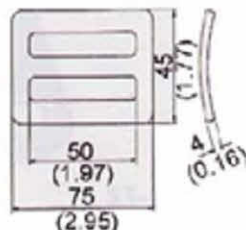

MH31-162
2" One Way Buckle, 50mm
B/S: 1600Kgs/ 3520Lbs