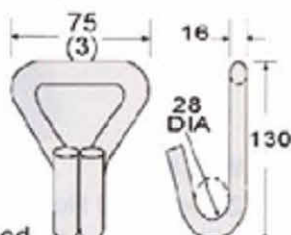

B/S: 2500 kgs/5000 lbs

2" Double J Hook

WH05S-52

B/S: 5000 kgs/11000 lbs

WH05M-52

B/S: 5000 kgs/11000 lbs

WH05L-52

B/S: 5000 kgs/11000 lbs

WH06-252

B/S: 2500 kgs/5500 lbs

WH06S-152

B/S: 1500 kgs/3300 lbs

WH11-52

2" Claw Hook

B/S: 5000 kgs/10000 lbs

WH20-103

3" Double J Hook, Galvanized

B/S: 9000 kgs/20000 lbs

WH21-104

4" Double J Hook, Galvanized

B/S: 10000 kgs/22000 lbs

WH16-11

1" Double J Hook

B/S: 1000 kgs/2200 lbs