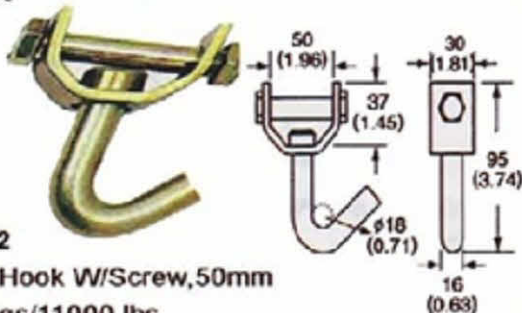

B/S: 1360Kgs/ 3000Lbs

*Specification May Slightly Change Without Notice

Wire Hooks

RB

WH53-151

Swivel J Hook, 25mm/1"
B/S: 1500 kgs/3000 lbs

WH51-335

1 1/2" Swivel J Hook, 35mm
B/S: 3000 kgs/6600 lbs

WH52SB-52

2" Swivel J Hook W/Screw, 50mm
B/S: 5000 kgs/11000 lbs

WH54-32

2" Swivel J Hook W/Screw
B/S: 5000 kgs/11000 lbs

WH25-335

1 1/2" Single J Hook, 35mm
B/S: 3000 kgs/6600 lbs

WH07-52

2" Single J Hook, 50mm
B/S: 5000 kgs/11000 lbs