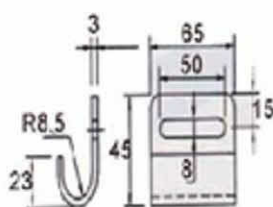

MH58S-82X
2" Flat Hook, Stainless
B/S: 800Kgs/ 1600Lbs