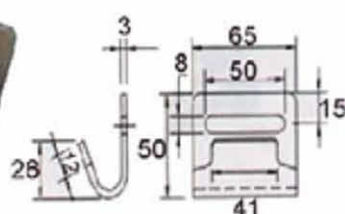

RE208-75 Zinc
RE208B-75 Black
3 Bar Adjuster, Zinc Plated
75mm/3", 2272Kgs/ 5000Lbs

RE209-222
3 Bar Buckle
50mm/2", Thickness 5mm, Zinc Plated
B/S: 2270Kgs/ 5000Lbs

MH51-122X
2" Flat Hook, Stainless
B/S: 1200Kgs/ 2500Lbs

MH58S-82X
2" Flat Hook, Stainless
B/S: 800Kgs/ 1600Lbs

**Specification May Slightly Change Without Notice*

Wire Hooks

RB

WH01-121

1" S Hook, Short

B/S: 800Kgs/ 1760Lbs

WH02F-81, WH02P-81, WH02-81