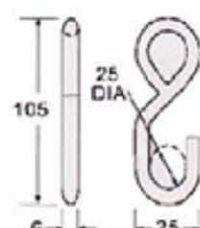

RE208-75 Zinc
RE208B-75 Black
3 Bar Adjuster, Zinc Plated
75mm/3", 2272Kgs/ 5000Lbs

RE209-222
3 Bar Buckle
50mm/2", Thickness 5mm, Zinc Plated
B/S: 2270Kgs/ 5000Lbs

MH51-122X
2" Flat Hook, Stainless
B/S: 1200Kgs/ 2500Lbs

MH58S-82X
2" Flat Hook, Stainless
B/S: 800Kgs/ 1600Lbs

**Specification May Slightly Change Without Notice*

Wire Hooks

RB

WH01-121

1" S Hook, Short

B/S: 800Kgs/ 1760Lbs

WH02F-81, WH02P-81, WH02-81

1" S Hook, 25mm

B/S: 800Kgs/ 1760Lbs

WH02F-131, WH02P-131, WH02-131

1" S Hook

B/S: 1300Kgs/ 3000Lbs

WH23F-51, WH23P-51, WH23-51

1" S Hook

B/S: 500Kgs/ 1100Lbs

1" Double S Hook, 25mm

B/S: 1500Kgs/ 3000Lbs

WH33-2535 35mm

1 1/2" Single J Hook

B/S: 1200Kgs/ 2500Lbs

WH42-335

1 1/2" Double S Hook, 35mm

B/S: 2300Kgs/ 5000Lbs