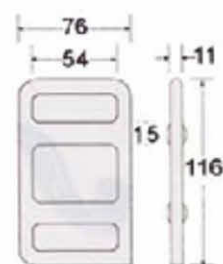

WH45-550

One Way Buckle, 40mm

B/S: 5000Kgs/ 11000Lbs

WH45-540

One Way Buckle, 50mm

B/S: 5000Kgs/ 11000Lbs