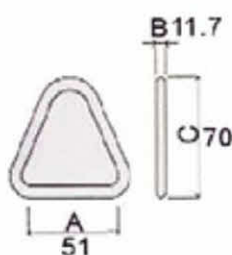

Wire Hooks

RB

WH29-151

1" D Ring

B/S: 1500Kgs/ 3300Lbs

WH27-152

2" D Ring

B/S: 1500Kgs/ 3300Lbs

WH28-252

2" Triangle Ring

B/S: 2500Kgs/ 5500Lbs

WH08-52

2" Delta Ring

B/S: 5000Kgs/ 11000Lbs

WH30-42

2" Wire Buckle

B/S: 4000Kgs/ 8800Lbs

WH57-32

Oval Link, 2"/50mm

B/S: 3000Kgs/ 6600Lbs

WH45-550

One Way Buckle, 40mm

B/S: 5000Kgs/ 11000Lbs

WH45-540

One Way Buckle, 50mm

B/S: 5000Kgs/ 11000Lbs

WH46-52 2"50MM

Double J Hook, Center Bar

B/S: 5000Kgs/ 11000Lbs

WH05C-52

2" Double J Hook W/Keeper

B/S: 5000Kgs/ 11000Lbs

WH19-52

2" Swan Hook & Keeper, 50mm

B/S: 5000Kgs/ 11000Lbs

WH19-235

35mm x 2000Kgs

WH19-151

1"/25mm x 1500Kgs

*Specification may Slightly Change Without Notice