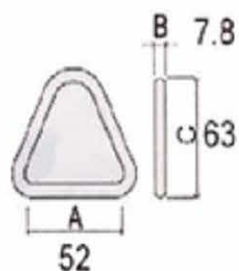

B/S: 1500Kgs/ 3300Lbs

WH27-152

2" D Ring

B/S: 1500Kgs/ 3300Lbs

WH28-252

2" Triangle Ring

B/S: 2500Kgs/ 5500Lbs

WH08-52