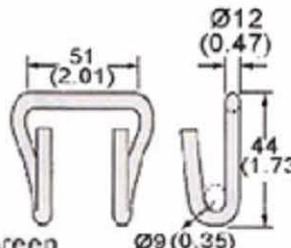

*Specification May Slightly Change Without Notice