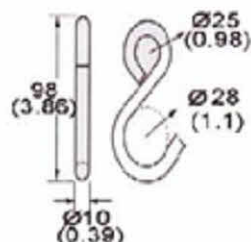

RE208-75 Zinc
RE208B-75 Black
3 Bar Adjuster, Zinc Plated
75mm/3", 2272Kgs/ 5000Lbs

RE209-222
3 Bar Buckle
50mm/2", Thickness 5mm, Zinc Plated
B/S: 2270Kgs/ 5000Lbs

MH51-122X
2" Flat Hook, Stainless
B/S: 1200Kgs/ 2500Lbs

MH58S-82X
2" Flat Hook, Stainless
B/S: 800Kgs/ 1600Lbs

**Specification May Slightly Change Without Notice*

Wire Hooks

RB

WH01-121

1" S Hook, Short

B/S: 800Kgs/ 1760Lbs

WH02F-81, WH02P-81, WH02-81

1" S Hook, 25mm

B/S: 800Kgs/ 1760Lbs

WH02F-131, WH02P-131, WH02-131

1" S Hook

B/S: 1300Kgs/ 3000Lbs

WH23F-51, WH23P-51, WH23-51

1" S Hook

B/S: 500Kgs/ 1100Lbs