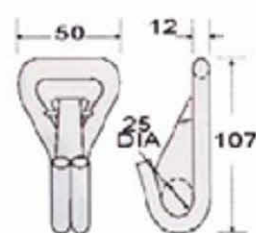

2" Delta Ring

B/S: 5000Kgs/ 11000Lbs

WH30-42

2" Wire Buckle

B/S: 4000Kgs/ 8800Lbs

WH57-32

Oval Link, 2"/50mm

B/S: 3000Kgs/ 6600Lbs

WH45-550

One Way Buckle, 40mm

B/S: 5000Kgs/ 11000Lbs

WH45-540

One Way Buckle, 50mm

B/S: 5000Kgs/ 11000Lbs

WH46-52 2"50MM

Double J Hook, Center Bar

B/S: 5000Kgs/ 11000Lbs

WH05C-52

2" Double J Hook W/Keeper

B/S: 5000Kgs/ 11000Lbs

WH19-52

2" Swan Hook & Keeper, 50mm

B/S: 5000Kgs/ 11000Lbs

WH19-235

Available Size For 15/20/...../45/50mm In Width

*Specification May Slightly Change Without Notice

Tie Down Straps

RB

TWS41-27M12N 4"
TWS41-30M12N 4"

TWS42-27F94 4"
TWS42-30F94 4"

TWS43-27F87 4"
TWS43-30F87 4"