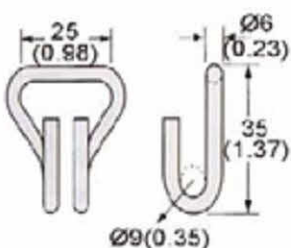

WH06-252

B/S: 2500 kgs/5500 lbs

WH06S-152

B/S: 1500 kgs/3300 lbs

WH11-52

2" Claw Hook

B/S: 5000 kgs/10000 lbs

WH20-103

3" Double J Hook, Galvanized

B/S: 9000 kgs/20000 lbs

WH21-104

4" Double J Hook, Galvanized

B/S: 10000 kgs/22000 lbs

WH16-11

1" Double J Hook

B/S: 1000 kgs/2200 lbs

Available Size For 15/20/...../45/50mm In Width

*Specification May Slightly Change Without Notice

Tie Down Straps

RB

TWS41-27M12N 4"
TWS41-30M12N 4"

TWS42-27F94 4"
TWS42-30F94 4"

TWS43-27F87 4"
TWS43-30F87 4"