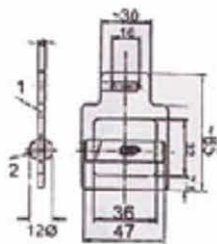

SB13-50
Slide Buckle, 2" W/Knurled Bar
B.S.: 500Kgs/ 1100Lbs