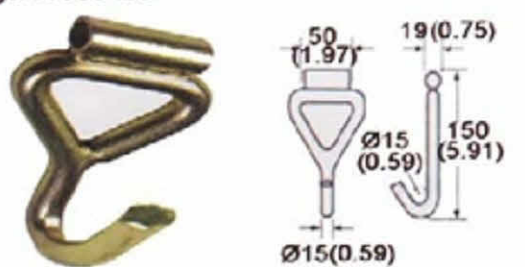

B/S: 1360Kgs/ 3000Lbs

*Specification May Slightly Change Without Notice

Wire Hooks

RB

WH53-151

Swivel J Hook, 25mm/1"
B/S: 1500 kgs/3000 lbs

WH51-335

1 1/2" Swivel J Hook, 35mm
B/S: 3000 kgs/6600 lbs

WH52SB-52

2" Swivel J Hook W/Screw, 50mm
B/S: 5000 kgs/11000 lbs

WH54-32

2" Swivel J Hook W/Screw
B/S: 5000 kgs/11000 lbs

WH25-335

1 1/2" Single J Hook, 35mm
B/S: 3000 kgs/6600 lbs

WH07-52

2" Single J Hook, 50mm
B/S: 5000 kgs/11000 lbs

WH25T-335

1 1/2" Single J Hook W/ Tube, 35mm
B/S: 3000 kgs/6600 lbs

WH07T-52

2" Single J Hook W/ Tube, 50mm
B/S: 5000 kgs/11000 lbs

WH13-2235

1 1/2" Claw Hook
B/S: 2200 kgs/4840 lbs

WH10-152

2" Close Reve Hook
B/S: 1500 kgs/3300 lbs