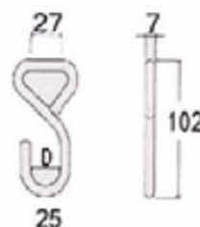

MH58S-82X
2" Flat Hook, Stainless
B/S: 800Kgs/ 1600Lbs

**Specification May Slightly Change Without Notice*

Wire Hooks

RB

WH01-121

1" S Hook, Short

B/S: 800Kgs/ 1760Lbs

WH02F-81, WH02P-81, WH02-81

1" S Hook, 25mm

B/S: 800Kgs/ 1760Lbs

WH02F-131, WH02P-131, WH02-131

1" S Hook

B/S: 1300Kgs/ 3000Lbs

WH23F-51, WH23P-51, WH23-51

1" S Hook

B/S: 500Kgs/ 1100Lbs

WH02F-81K

1"x800Kgs/1760Lbs

WH02F-151K

1"x1300Kgs/ 3000Lbs

WH33-11 25mm

1" Single J Hook

B/S: 600Kgs/ 1200Lbs

WH41-151

1" Double S Hook, 25mm

B/S: 1500Kgs/ 3000Lbs

WH33-2535 35mm

1 1/2" Single J Hook

B/S: 1200Kgs/ 2500Lbs

WH42-335

1 1/2" Double S Hook, 35mm

B/S: 2300Kgs/ 5000Lbs