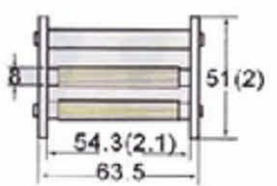

SB13-50
Slide Buckle, 2" W/Knurled Bar
B.S.: 500Kgs/ 1100Lbs