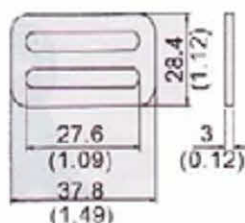

MH68-152
2" Slat Hook
B/S: 1500Kgs/ 3300Lbs