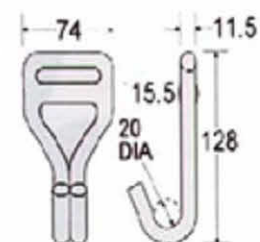

2" Delta Ring

B/S: 5000Kgs/ 11000Lbs

WH30-42

2" Wire Buckle

B/S: 4000Kgs/ 8800Lbs

WH57-32

Oval Link, 2"/50mm

B/S: 3000Kgs/ 6600Lbs

WH45-550

One Way Buckle, 40mm

B/S: 5000Kgs/ 11000Lbs

WH45-540

One Way Buckle, 50mm

B/S: 5000Kgs/ 11000Lbs

WH46-52 2"50MM

Double J Hook, Center Bar

B/S: 5000Kgs/ 11000Lbs

WH05C-52

2" Double J Hook W/Keeper

B/S: 5000Kgs/ 11000Lbs

WH19-52

2" Swan Hook & Keeper, 50mm

B/S: 5000Kgs/ 11000Lbs

WH19-235