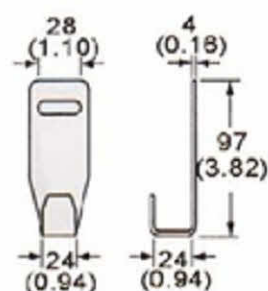

Flat Hooks

RB

MH09-151

1" Push Button Hook, w/keeper
B/S: 1500Kgs/ 3300Lbs

MH19F

1" Gutter Hook, Black, 25mm
B/S: 300Kgs/ 660Lbs

MH71-11

1" Flat Hook, 25mm
B/S: 1000Kgs/ 2200Lbs

MH14-1545

1 3/4" Flat Hook, 45mm
B/S: 1500Kgs/ 3300Lbs

MH10-152

2" Flat Hook, 50mm
B/S: 1500Kgs/ 3300Lbs

MH10-272

2" Flat Hook, 50mm
B/S: 2700Kgs/ 5940Lbs

MH10-62H

2" Flat Hook, 50mm
B/S: 6000Kgs/ 12000Lbs