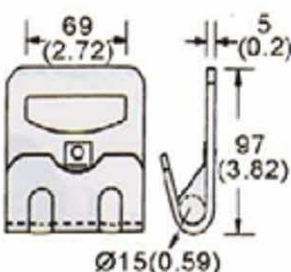

MH12B-74

4" Flat Hook W/Defender, Black Finish

B/S: 7000Kgs/ 15400Lbs

MH12B-74D W/Defender

MH12B-74A W/Alum. Defender