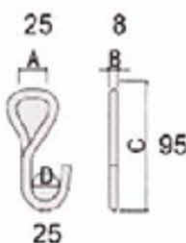

1" S Hook, 25mm

B/S: 800Kgs/ 1760Lbs

WH02F-131, WH02P-131, WH02-131

1" S Hook

B/S: 1300Kgs/ 3000Lbs

WH23F-51, WH23P-51, WH23-51

1" S Hook

B/S: 500Kgs/ 1100Lbs

WH02F-81K

1"x800Kgs/1760Lbs

WH02F-151K

1"x1300Kgs/ 3000Lbs

WH33-11 25mm

1" Single J Hook

B/S: 600Kgs/ 1200Lbs

WH41-151

1" Double S Hook, 25mm

B/S: 1500Kgs/ 3000Lbs

WH33-2535 35mm

1 1/2" Single J Hook

B/S: 1200Kgs/ 2500Lbs

WH42-335

1 1/2" Double S Hook, 35mm

B/S: 2300Kgs/ 5000Lbs