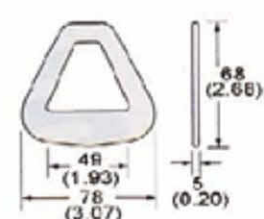

MH67-1
1" Flat Strap End
B/S: 450Kgs/ 1000Lbs

MH67-1A
1" Strap End 90°
B/S: 350Kgs/ 750Lbs.

MH64D-151 1"/25mm
MH64A-235 35mm
Delta Ring W/Defener
B/S: 2000Kgs/ 4400Lbs

MH36-72
2" Flat Delta Ring
B/S: 6800Kgs/ 15000Lbs

MH05-52 W/O Defender
MH05D-52
2" Delta Ring W/Defender
B/S: 5000Kgs/ 11000Lbs

MH06-52
2" Delta Ring
B/S: 5000Kgs/ 11000Lbs

MH18-52
2" Delta Ring
B/S: 5000Kgs/ 11000Lbs

MH18-32
2" Delta Ring, 50mm
B/S: 2500Kgs/ 5000Lbs