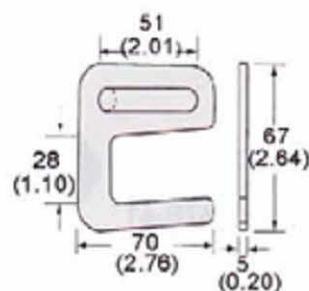

Openable Delta Hook, Heavy Duty

LH01-752
50mm, B/S: 7,500kgs

LH02-153
75mm, B/S: 15,000kgs

LH03-204
100mm, B/S: 20,000kgs

LH04-256
150mm, B/S: 25,000kgs

*Specification May Slightly Change Without Notice

Sliding Buckles & Flat Hooks **RB**

MH32B-11
1" Slide Buckle, 25mm
B/S: 1000Kgs/ 2200Lbs

RE210-1345
3 Bar Adjuster
45mm/1 3/4", Zinc Plated
B/S: 1350Kgs/ 3000Lbs

MH38-152
1" Slide Buckle
B/S: 1500Kgs/ 3000Lbs

MH68-152
2" Slat Hook
B/S: 1500Kgs/ 3300Lbs