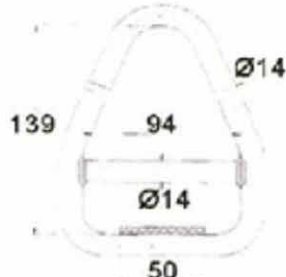

LDR102-1494