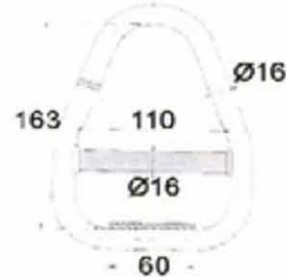

P/N:	Size:	Mesh Size:	Rated Capacity W.L.L:
BCN02-1042	10Ft x 10Ft (3.0 x 3.0m)	4"	2T/5000lbs
BCN02-1242	12Ft x 12Ft (3.6 x 3.6m)	4"	3T/6600lbs

Cargo Nets

BCN-02

Pre-Slung Cargo

BCN-03

Cargo Net For Truck

CN201-23 Cargo Net For Truck
2Mx3M~3.5Mx8M, Mesh 2mm, 2.5mm, 3mm

LDR106-22120

LDR106-22200

LDR102-1450

LDR102-1494

LDR107-25170

LDR107-25240

LDR103-1668

LDR103-16110