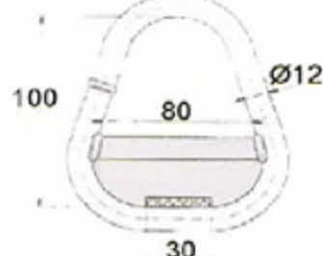

P/N:	Size:	Mesh Size:	Rated Capacity W.L.L:
BCN02-1042	10Ft x 10Ft (3.0 x 3.0m)	4"	2T/5000lbs
BCN02-1242	12Ft x 12Ft (3.6 x 3.6m)	4"	3T/6600lbs

Cargo Nets

BCN-02

Pre-Slung Cargo

BCN-03

Cargo Net For Truck

CN201-23 Cargo Net For Truck
2Mx3M~3.5Mx8M, Mesh 2mm, 2.5mm, 3mm

*Custom Size is Available

Lifting Delta Ring

RB

Male

Female

Female

LDR101-1230

LDR101-1280