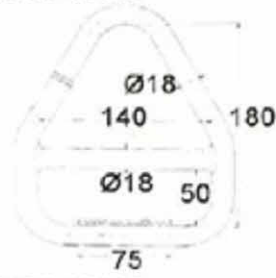

LDR104-18140