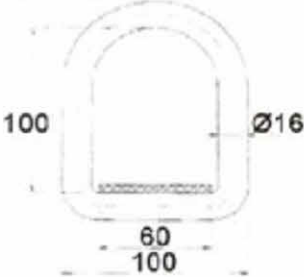

LDR103-16110

LDR103-1668