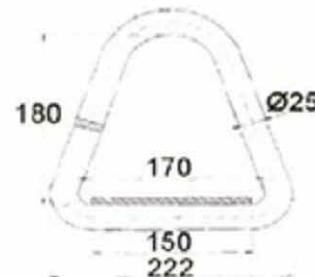

Energy Two Rope

TR07H-10

ETS04H-15

Item No.	Description	Breaking Strength
TR07H-10	Energy Two Rope, dia. 5/8"	6,800lbs X 10'3.5M
TR07-13	Energy Two Rope, dia. 3/4"	8,700lbs X 13'4M
TR07-16	Energy Two Rope, dia. 5/8"	6,800lbs X 16'5M
TR07-18	Energy Two Rope, dia. 7/8"	12,000lbs X 18'6M
ETS04H-15	Energy Two Rope, 2"	10,000lbs X 15'4.5M
ETS04H-20	Energy Two Rope, 2"	10,000lbs X 20'6M
ETS04H-30	Energy Two Rope, 2"	10,000lbs X 30'9M

P/N:	Size:	Mesh Size:	Rated Capacity W.L.L:
BCN02-1042	10Ft x 10Ft (3.0 x 3.0m)	4"	2T/5000lbs
BCN02-1242	12Ft x 12Ft (3.6 x 3.6m)	4"	3T/6600lbs

Cargo Nets

BCN-02

Pre-Slung Cargo

BCN-03

Cargo Net For Truck

CN201-23 Cargo Net For Truck
2Mx3M~3.5Mx8M, Mesh 2mm, 2.5mm, 3mm

*Custom Size is Available

Lifting Delta Ring

RB

Male

Female

Female

LDR101-1230

LDR101-1280

LDR106-22120

LDR106-22200

LDR102-1450

LDR102-1494

LDR107-25170

LDR107-25240

LDR103-1668

LDR103-16110