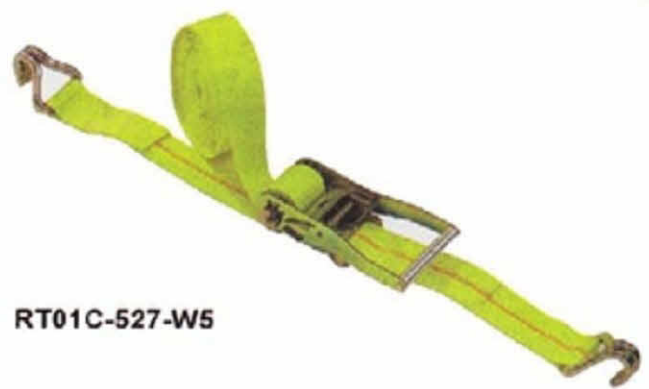

* All Straps have a 4" fixed end as standard.

6" Rope Tie-Offs

Door Pulls

CT23-6W28Y

CT25-6W28G

VT46-18 18"
Black

VT46-32 32"
Black

Item No.	Description	Breaking Strength	Working Load Limited
CT23-6W28Y	2" Rope Tie-Offs, Length: 6"	2,500lbs/1,350kgs	845lbs/380kgs
CT25-6W28G	2" Rope Tie-Offs, Length: 6"	1,250lbs/570kgs	420lbs/195kgs
VT46-18	Door Pulls, 2"x18"		
VT46-32	Door Pulls, 2"x32"		
VT47-18	Door Pulls, 2"x18"		

* Different color straps are available on request.

* Working Load Limited Is 1/3 Of Breaking Strength.

2" Ratchet Straps, Heavy Duty

RB

RT01C-527-M11N

RT01C-527-W5

RT04C-527-M11N

RT04C-527-W5

RT02C-527-M11N

RT02C-527-W5

RT02C-527-M11N		RT02C-527-W5	
Item No.	Description	Assembly Breaking Strength	Working Load Limited
RT01C-527-M11N	2" Ratchet Straps, w/Black Flat Hook	10,000lbs X 27'8M	3,335lbs/1,515kgs
RT01C-530-M11N	2" Ratchet Straps, w/Black Flat Hook	10,000lbs X 30'9M	3,335lbs/1,515kgs
RT01C-527-W5	2" Ratchet Straps, w/Wire J Hook	10,000lbs X 27'8M	3,335lbs/1,515kgs
RT01C-530-W5	2" Ratchet Straps, w/Wire J Hook	10,000lbs X 30'9M	3,335lbs/1,515kgs
RT04C-527-M11N	2" Ratchet Straps, w/Black Flat Hook	10,000lbs X 27'8M	3,335lbs/1,515kgs
RT04C-530-M11N	2" Ratchet Straps, w/Black Flat Hook	10,000lbs X 30'9M	3,335lbs/1,515kgs
RT04C-527-W5	2" Ratchet Straps, w/Wire J Hook	10,000lbs X 27'8M	3,335lbs/1,515kgs
RT04C-530-W5	2" Ratchet Straps, w/Wire J Hook	10,000lbs X 30'9M	3,335lbs/1,515kgs
RT02C-527-M11N	2" Ratchet Straps, w/Black Flat Hook	10,000lbs X 27'8M	3,335lbs/1,515kgs
RT02C-530-M11N	2" Ratchet Straps, w/Black Flat Hook	10,000lbs X 30'9M	3,335lbs/1,515kgs
RT02C-527-W5	2" Ratchet Straps, w/Wire J Hook	10,000lbs X 27'8M	3,335lbs/1,515kgs
RT02C-530-W5	2" Ratchet Straps, w/Wire J Hook	10,000lbs X 30'9M	3,335lbs/1,515kgs