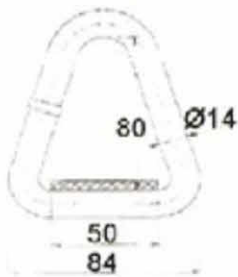

LDR102-1450