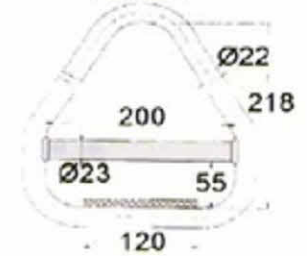

LDR106-22200