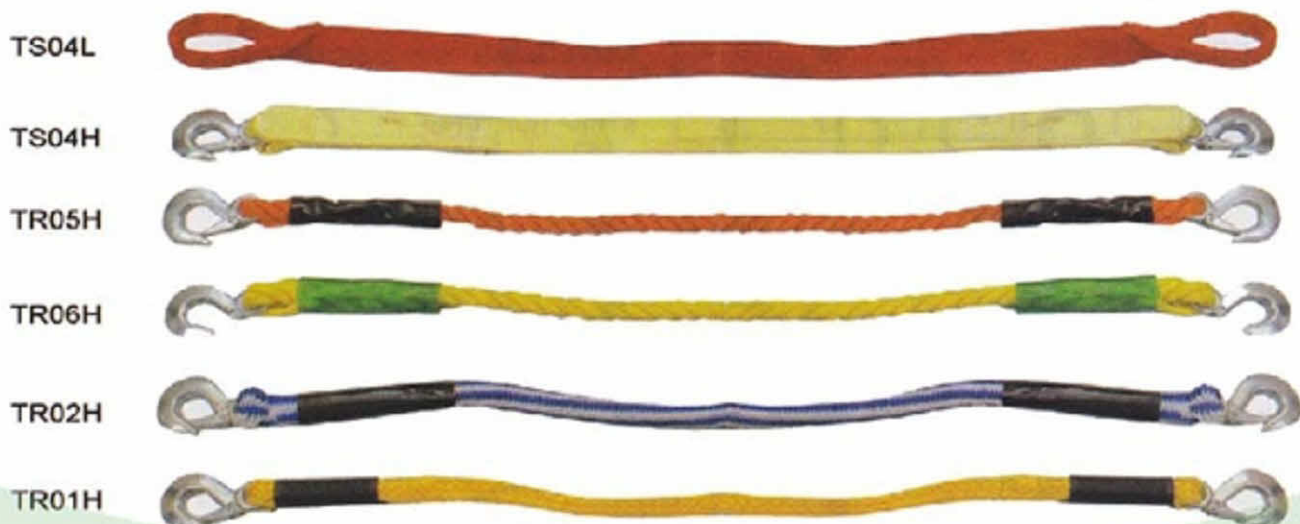

Tow Straps

ITEM NO.	WIDTH	LENGTH	KGS/LBS	END
TS04L-01	1-1/2"	10FT\3.5M	2,500/5,000	LOOP
TS04L-02	1-1/2"	16FT\6M	2,500/5,000	LOOP
TS04L-03	2"	20FT\6M	4,000/8,000	LOOP
TS04H-01	1-1/2"	10FT\3.5M	2,500/5,000	HOOP
TS04H-02	1-1/2"	16FT\6M	2,500/5,000	HOOP
TS04H-03	2"	20FT\6M	4,000/8,000	HOOP