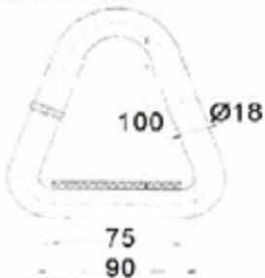

LDR104-1890