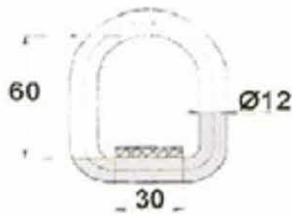

P/N:	Size:	Mesh Size:	Rated Capacity W.L.L:
BCN02-1042	10Ft x 10Ft (3.0 x 3.0m)	4"	2T/5000lbs
BCN02-1242	12Ft x 12Ft (3.6 x 3.6m)	4"	3T/6600lbs

Cargo Nets

BCN-02

Pre-Slung Cargo

BCN-03

Cargo Net For Truck

CN201-23 Cargo Net For Truck
2Mx3M~3.5Mx8M, Mesh 2mm, 2.5mm, 3mm

*Custom Size is Available

Lifting Delta Ring

RB

Male

Female

Female

LDR101-1230

LDR101-1280