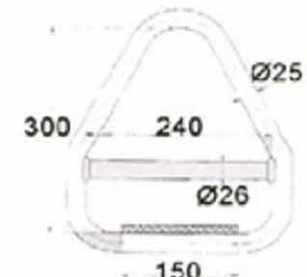

P/N:	Size:	Mesh Size:	Rated Capacity W.L.L:
BCN02-1042	10Ft x 10Ft (3.0 x 3.0m)	4"	2T/5000lbs
BCN02-1242	12Ft x 12Ft (3.6 x 3.6m)	4"	3T/6600lbs

Cargo Nets

BCN-02

Pre-Slung Cargo

BCN-03

Cargo Net For Truck

CN201-23 Cargo Net For Truck
2Mx3M~3.5Mx8M, Mesh 2mm, 2.5mm, 3mm

*Custom Size is Available

Lifting Delta Ring

RB

Male

Female

Female

LDR101-1230

LDR101-1280

LDR106-22120

LDR106-22200

LDR102-1450

LDR102-1494

LDR107-25170

LDR107-25240

LDR103-1668

LDR103-16110