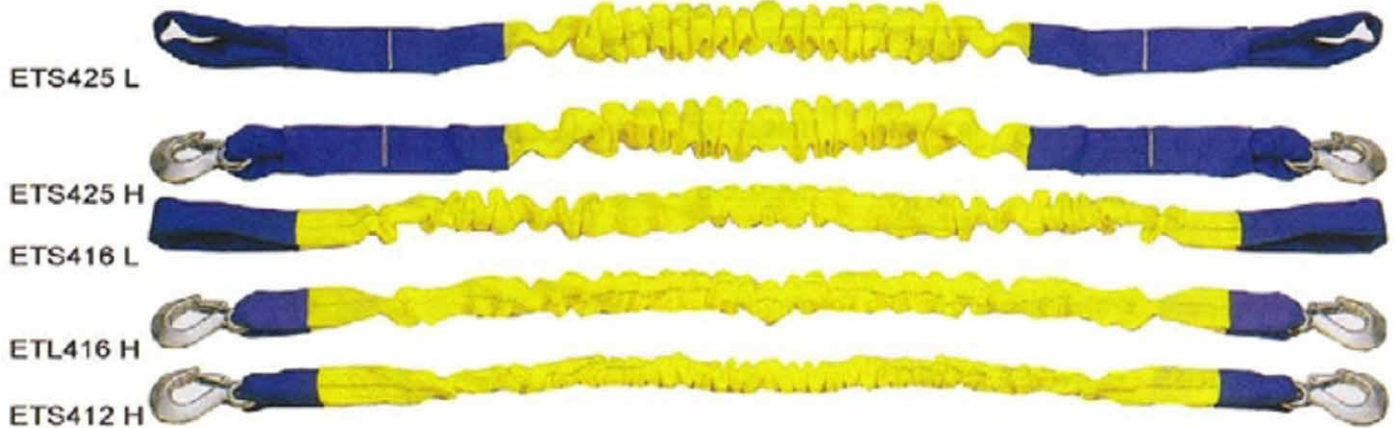

Truck Winch Straps 3" & 4"

RB

50mm/2" Winch Strap
TWS21-8M 8M/27Ft
TWS21-9M 9M/30Ft

TWS31-27M12N
TWS41-27M12N

TWS33-27F87
TWS33-27F87

TWS32-27F94
TWS42-27F94

TWS43-27L
TWS33-27L

Item No.	Description	Breaking Strength	Working Load Limited
TWS31-27M12N	3" Truck Winch Straps w/Flat Hook	15,000lbs X 27'8M	5,000lbs/2,270kgs
TWS31-30M12N	3" Truck Winch Straps w/Flat Hook	15,000lbs X 30'9M	5,000lbs/2,270kgs
TWS41-27M12N	4" Truck Winch Straps w/Flat Hook	15,000lbs X 27'8M	5,000lbs/2,270kgs
TWS41-30M12N	4" Truck Winch Straps w/Flat Hook	15,000lbs X 30'9M	5,000lbs/2,270kgs
TWS32-27F94	3" Truck Winch Straps w/Delta Hook	15,000lbs X 27'8M	5,000lbs/2,270kgs
TWS32-30F94	3" Truck Winch Straps w/Delta Hook	15,000lbs X 30'9M	5,000lbs/2,270kgs
TWS42-27F94	4" Truck Winch Straps w/Delta Hook	15,000lbs X 27'8M	5,000lbs/2,270kgs
TWS42-30F94	4" Truck Winch Straps w/Delta Hook	15,000lbs X 30'9M	5,000lbs/2,270kgs
TWS33-27F87	3" Truck Winch Straps w/Anchor Chain	15,000lbs X 27'8M	5,000lbs/2,270kgs
TWS33-30F87	3" Truck Winch Straps w/Anchor Chain	15,000lbs X 30'9M	5,000lbs/2,270kgs
TWS43-27F87	4" Truck Winch Straps w/Anchor Chain	15,000lbs X 27'8M	5,000lbs/2,270kgs
TWS43-30F87	4" Truck Winch Straps w/Anchor Chain	15,000lbs X 30'9M	5,000lbs/2,270kgs
TWS34-27	3" Truck Winch Straps w/Loop End	15,000lbs X 27'8M	5,000lbs/2,270kgs
TWS34-30	3" Truck Winch Straps w/Loop End	15,000lbs X 30'9M	5,000lbs/2,270kgs
TWS44-27	4" Truck Winch Straps w/Loop End	15,000lbs X 27'8M	5,000lbs/2,270kgs
TWS44-30	4" Truck Winch Straps w/Loop End	15,000lbs X 30'9M	5,000lbs/2,270kgs

Tow Ropes & Straps

RB

Bungee Elastic Tow Straps

ITEM NO.	WIDTH	LENGTH	KGS/LBS	END
ETS425L	2.5"	4M\2FT	4,000/8,800	LOOP
ETS425H	2.5"	4M\2FT	4,000/8,800	HOOK
ETS416L	1.6"	4M\2FT	2,000/4,000	LOOP
ETS416H	1.6"	4M\2FT	2,000/4,000	HOOK
ETS412H	1.2"	4M\2FT	1,450/3,000	HOOK