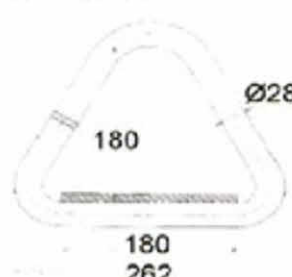

Energy Two Rope

TR07H-10

ETS04H-15

Item No.	Description	Breaking Strength
TR07H-10	Energy Two Rope, dia. 5/8"	6,800lbs X 10'3.5M
TR07-13	Energy Two Rope, dia. 3/4"	8,700lbs X 13'4M
TR07-16	Energy Two Rope, dia. 5/8"	6,800lbs X 16'5M
TR07-18	Energy Two Rope, dia. 7/8"	12,000lbs X 18'6M
ETS04H-15	Energy Two Rope, 2"	10,000lbs X 15'4.5M
ETS04H-20	Energy Two Rope, 2"	10,000lbs X 20'6M
ETS04H-30	Energy Two Rope, 2"	10,000lbs X 30'9M

P/N:	Size:	Mesh Size:	Rated Capacity W.L.L:
BCN02-1042	10Ft x 10Ft (3.0 x 3.0m)	4"	2T/5000lbs
BCN02-1242	12Ft x 12Ft (3.6 x 3.6m)	4"	3T/6600lbs

Cargo Nets

BCN-02

Pre-Slung Cargo

BCN-03

Cargo Net For Truck

CN201-23 Cargo Net For Truck
2Mx3M~3.5Mx8M, Mesh 2mm, 2.5mm, 3mm

LDR106-22120

LDR106-22200

LDR102-1450

LDR102-1494

LDR107-25170

LDR107-25240

LDR103-1668

LDR103-16110