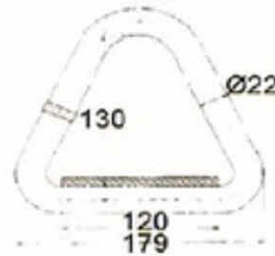

Energy Two Rope

TR07H-10

ETS04H-15

Item No.	Description	Breaking Strength
TR07H-10	Energy Two Rope, dia. 5/8"	6,800lbs X 10'3.5M
TR07-13	Energy Two Rope, dia. 3/4"	8,700lbs X 13'4M
TR07-16	Energy Two Rope, dia. 5/8"	6,800lbs X 16'5M
TR07-18	Energy Two Rope, dia. 7/8"	12,000lbs X 18'6M
ETS04H-15	Energy Two Rope, 2"	10,000lbs X 15'4.5M
ETS04H-20	Energy Two Rope, 2"	10,000lbs X 20'6M
ETS04H-30	Energy Two Rope, 2"	10,000lbs X 30'9M

P/N:	Size:	Mesh Size:	Rated Capacity W.L.L:
BCN02-1042	10Ft x 10Ft (3.0 x 3.0m)	4"	2T/5000lbs
BCN02-1242	12Ft x 12Ft (3.6 x 3.6m)	4"	3T/6600lbs

Cargo Nets

BCN-02

Pre-Slung Cargo

BCN-03

Cargo Net For Truck

CN201-23 Cargo Net For Truck
2Mx3M~3.5Mx8M, Mesh 2mm, 2.5mm, 3mm

*Custom Size is Available

Lifting Delta Ring

RB

Male

Female

Female

LDR101-1230

LDR101-1280