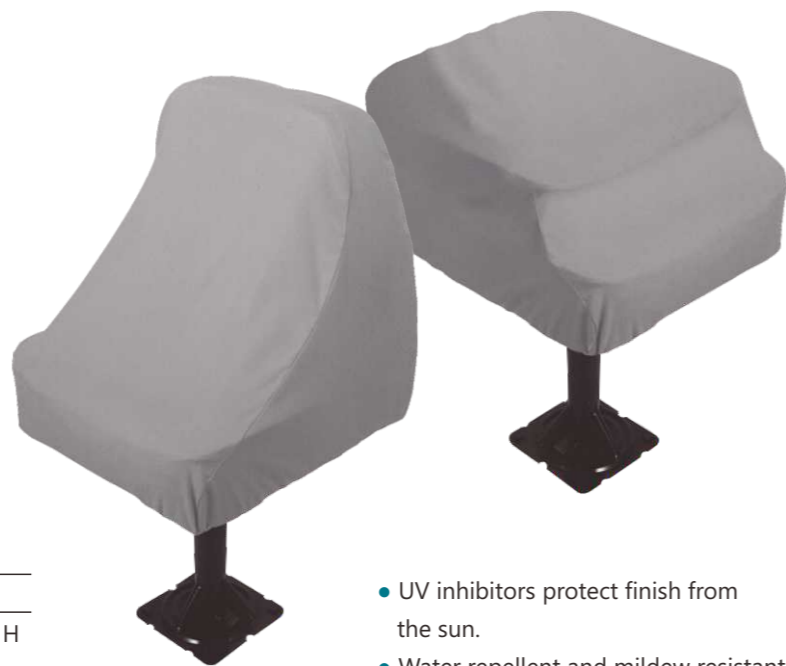

- UV inhibitors protect finish from the sun.
- Water repellent and mildew resistant.
- Heavy-duty elastic hem for snug fit.

FITTING SIZE	
	Model A 18" L x 22" W x 21" H 46 x 56 x 53cm
	Model B 21" L x 36" W x 35" H 53 x 91 x 89cm
	Model C 20" L x 40" W x 34" H 51 x 102 x 86cm