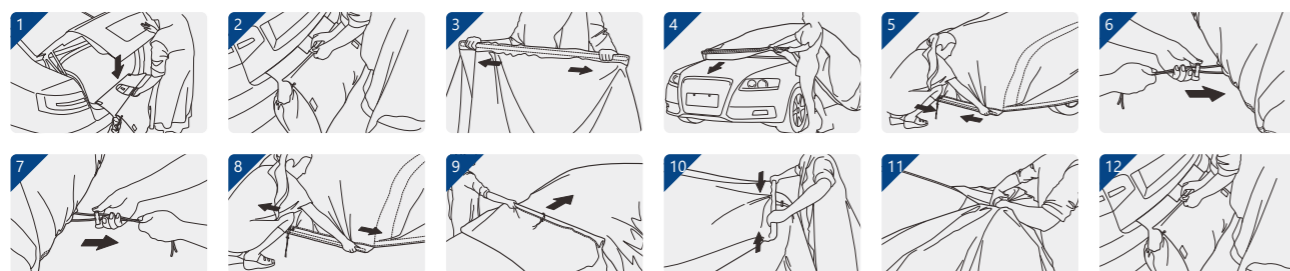

#### INSTALLATION INSTRUCTIONS:

- Put the joint pole into the front hem of cover;
- Open the back trunk and take the cover out, then leave the webbing in the trunk and close the trunk;
- Hold the pole and cover the car from back to front;
- Hold the pole and remove the cover, then tie the cover with straps.