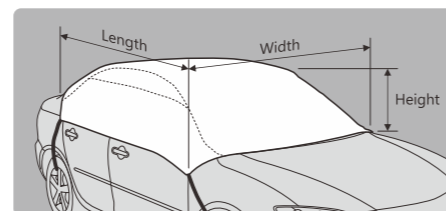

LOGO AVAILABLE

CAR TOP COVER

Old and new customers are warmly welcome to purchase our products with our..... measurements and cloth swatch as your options. We accept to produce products according to customers' drawings and samples.

- Special reflective material, make interior cooler.
- Protects your car against rain, sunlight, dust, frost and salt air.
- With elastic fastening straps with plastic hooks to keep top cover in place.

CAR TOP COVER

S	233 x 147 x 51cm 92" x 58" x 20"
M	259 x 147 x 51cm 102" x 58" x 20"
L	292 x 147 x 51cm 115" x 58" x 20"
XL	317 x 157 x 51cm 125" x 62" x 20"

JEEP TOP COVER

S	317 x 155 x 61cm 125" x 61" x 24"
M	343 x 167 x 61cm 135" x 66" x 24"
L	368 x 167 x 68cm 145" x 66" x 27"

VAN TOP COVER

XL	393 x 175 x 68cm 155" x 69" x 27"
2XL	419 x 175 x 68cm 165" x 69" x 27"

1101002 170T POLYESTER

- Protects your car against rain, snow, sunlight, dust.
- With elastic fastening straps with plastic hooks to keep top cover in place.

DIMENSIONS

S	233 x 147 x 51cm 92" x 58" x 20"
M	259 x 147 x 51cm 102" x 58" x 20"
L	292 x 147 x 51cm 115" x 58" x 20"
XL	317 x 157 x 51cm 125" x 62" x 20"

1201009 150D OXFORD W/SOFT LINING

- Protects your car against rain, snow, sunlight, dust.
- With elastic fastening straps with plastic hooks to keep top cover in place.

DIMENSIONS

S	317 x 155 x 61cm 125" x 61" x 24"
M	343 x 167 x 61cm 135" x 66" x 24"
L	368 x 167 x 68cm 145" x 66" x 27"

1304001 PEVA W/PP COTTON

- Water resistant.
- Tough outer layer with soft anti-scratch lining.
- Protects your vehicle from rain, sun, dust snow and ice. Strength enough even if the temperature -25°C ~ 50°C.
- Meet environmental protection requirement.

DIMENSIONS

XL	393 x 175 x 68cm 155" x 69" x 27"
2XL	419 x 175 x 68cm 165" x 69" x 27"