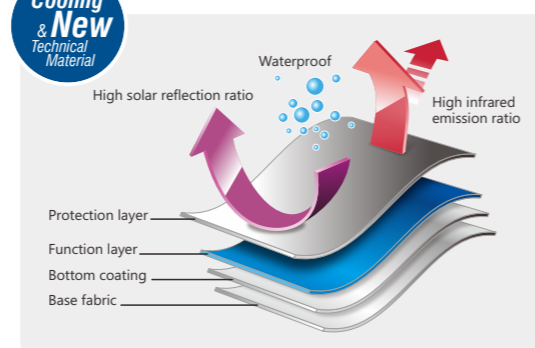

Radiation cooling technology, cognitive, overturns the range of heat in the atmosphere on the surface of the earth and outer space (-270°C), through the launch of the wavelength of 8 to 13 um infrared technology, the erection of a heat transmission channel not absorbed by the atmosphere of the universities, cool in the sun but the next can universities, achieve zero energy 24 hours continuous cooling.

Cool fabric formed by the junction of base cloth and radiation cooling coating, by high atmospheric transmission window hand infrared emission ability will hear flowing to the outer space cold source transfer in university, colleagues by using the reflection of solar radiation energy of high ability to minimize solar heat absorption, thus achieve significant cooling effect, the whole process without refrigeration, energy consumption and can quickly achieve the cooling effect is remarkable.

Product Features:

- **Cooling:** Efficient radiative cooling, insulating solar energy.
- **Environmental protection:** No additional energy consumption.
- **Reflection:** Reflection, blocking sunlight.
- **Self-Cleaning:** Hydrophobic, oleophobic, antifouling, and easy-cleaning.
- **Water resistance:** The surface has lotus leaf effect, and the fabric is im pervious to water.
- **Dust resistance, easy-cleaning:** Water-repellent and do not attract dust.
- **Durability:** High anti-ultraviolet, anti-aging.