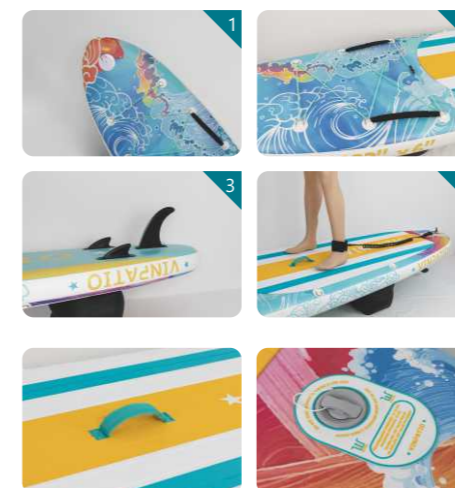

### DRIFT SOCK

- Fast-drying heavy duty marine grade polyester.
- Weights and floats sewn in for easy opening.
- Sizes to match any technique and boat size.
- 1" dump strap.

FITTING SIZE	
Model A	30" - Canoes / kayaks or 10 ft. boats.
Model B	38" - 10 ft. to 12 ft. boats.
Model C	46" - 12 ft. to 14 ft. boats.
Model D	56" - 14 ft. to 18 ft. boats.

### COOLING BIMINI TOP COVER

- Used cooling materials.
- UV protection from sun damage.
- Mold and mildew resistant.
- Will not shrink or stretch.

FITTING SIZE	
A length of 183cm / 72.0"	
Width vary from 137~262cm / 53.9"~103.1"	
Height vary from 91~137cm / 35.8"~53.9"	

### INFLATABLE STANDUP SURFBOARD

MC-2201 Graffiti style

MC-2201 Ocean wave style

- 1. Buffer head design**  
Stable and streamlined design, safe and stable, soft speed, suitable for cruising or small waves.
- 2. Stable net rope**  
Strong D-ring + safety binding rope, items such as water bags can be bound, not easy to slip.
- 3. Stable and adjustable tail fin**  
High water splitting performance, can ensure the stability of the paddle in the water, and can adjust the sliding speed.
- 4. Foot rope design**  
A paddle board is fixed at one end, and a calf is fixed at the other end. When falling into the water, the inflatable board can be quickly found to protect personal safety.