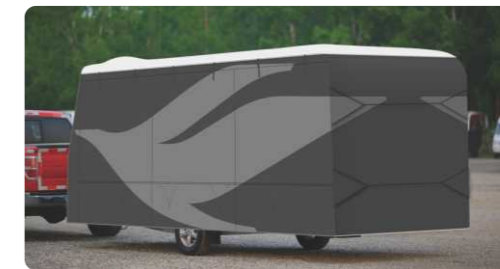

MOTORHOME RV COVER

This product uses DuPont™ Tyvek® material.
DuPont™ and Tyvek® are trademark or registered trademark of E.I. du Pont de Nemours and Company or its affiliates.

ITEM NO. / SIZE	
5.0-5.5	550 x 220 x 260cm 216.5" x 86.6" x 102.4"
5.5-6.0	600 x 240 x 260cm 236.2" x 94.5" x 102.4"
6.1-6.5	650 x 240 x 260cm 255.9" x 94.5" x 102.4"
6.6-7.0	700 x 250 x 260cm 275.6" x 98.4" x 102.4"
7.1-7.5	750 x 250 x 270cm 295.3" x 98.4" x 106.3"
7.6-8.0	800 x 260 x 270cm 315.0" x 102.4" x 106.3"
8.0-8.5	850 x 260 x 280cm 334.6" x 102.4" x 110.2"
8.5-9.0	900 x 260 x 280cm 354.3" x 102.4" x 110.2"
5.5-6.0	600 x 200 x 260cm 236.2" x 78.7" x 102.4"
6.5-7.5	700 x 210 x 260cm 275.6" x 82.7" x 102.4"

TRAILER RV COVER

- Dedicated to RV.
- Eco-friendly degradable PP material.
- The windproof belt and the strong buckle are fixed to effectively prevent blowing.
- Rolling shutter door design, easy to enter and exit.
- Reflective strip design to prevent collision at night.
- Can make according to customer's design, material and function.

ITEM NO. / SIZE	
S	426 x 225 x 220cm 167.7" x 88.6" x 86.6"
M	520 x 225 x 220cm 204.7" x 88.6" x 86.6"
L	580 x 225 x 220cm 228.3" x 88.6" x 86.6"
XL	640 x 225 x 220cm 252.0" x 88.6" x 86.6"
2XL	700 x 225 x 220cm 275.6" x 88.6" x 86.6"