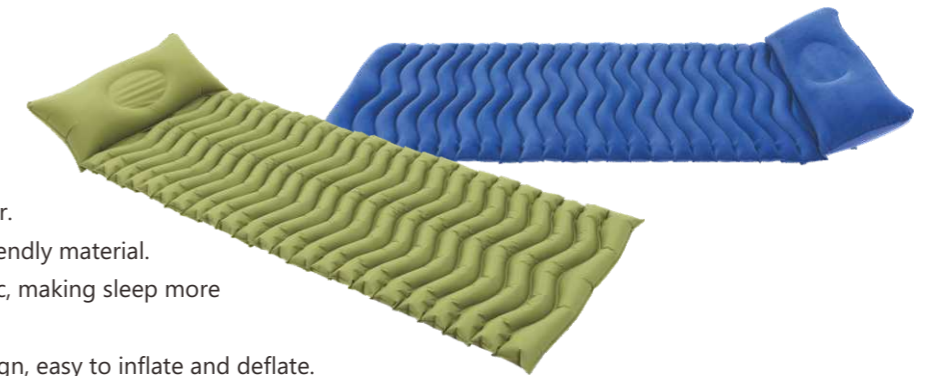

**PVC material**

ITEM NO. / SIZE / CAPACITY			
MD-1704	15 x 40cm / 5.9" x 15.7"	5L	
MD-1705	20 x 50cm / 7.9" x 19.7"	10L	
MD-1706	24 x 54cm / 9.4" x 21.3"	20L	

**INFLATABLE AIR MATTRESS**

- Ideal for both indoor and outdoor.
- Made of soft flocking and Eco-friendly material.
- Unique design is more ergonomic, making sleep more comfortable.
- Adopt double-layer air valve design, easy to inflate and deflate.
- Thickened material, durable, waterproof and moisture-proof.
- Small storage volume and light weight, equipped with a special storage bag, easy to carry without occupying space.