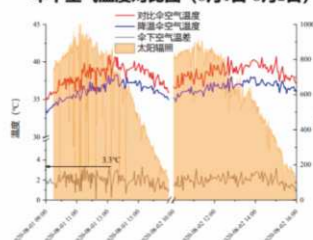

伞下空气温度对比图 (8月1日-8月2日)