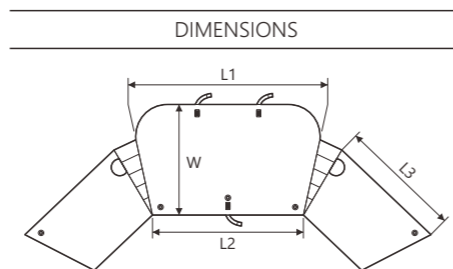

DIMENSIONS

XL	393 x 175 x 68cm 155" x 69" x 27"
2XL	419 x 175 x 68cm 165" x 69" x 27"

## WINDSCREEN PROTECTORS

- Protects windscreen, front windows and door mirrors against ice, snow, dust and sunshine.

	L1 / L2 / L3 / W
S	160 x 119 x 96 x 89cm 63" x 47" x 38" x 35"
M	175 x 129 x 101 x 111cm 69" x 51" x 40" x 44"
L	180 x 139 x 109 x 111cm 71" x 55" x 43" x 44"

DIMENSIONS

S	155 x 82cm / 61" x 32"
M	155 x 99cm / 61" x 39"

DIMENSIONS

	145 x 145 x 47cm / 57" x 57" x 18.8"
--	--------------------------------------