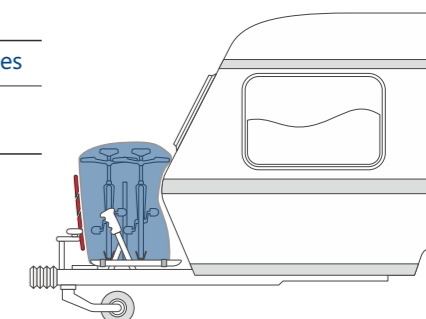

Bicycle cover (front) for 2 bikes

162 x 53 x 100cm
63.7" x 20.8" x 39.3"