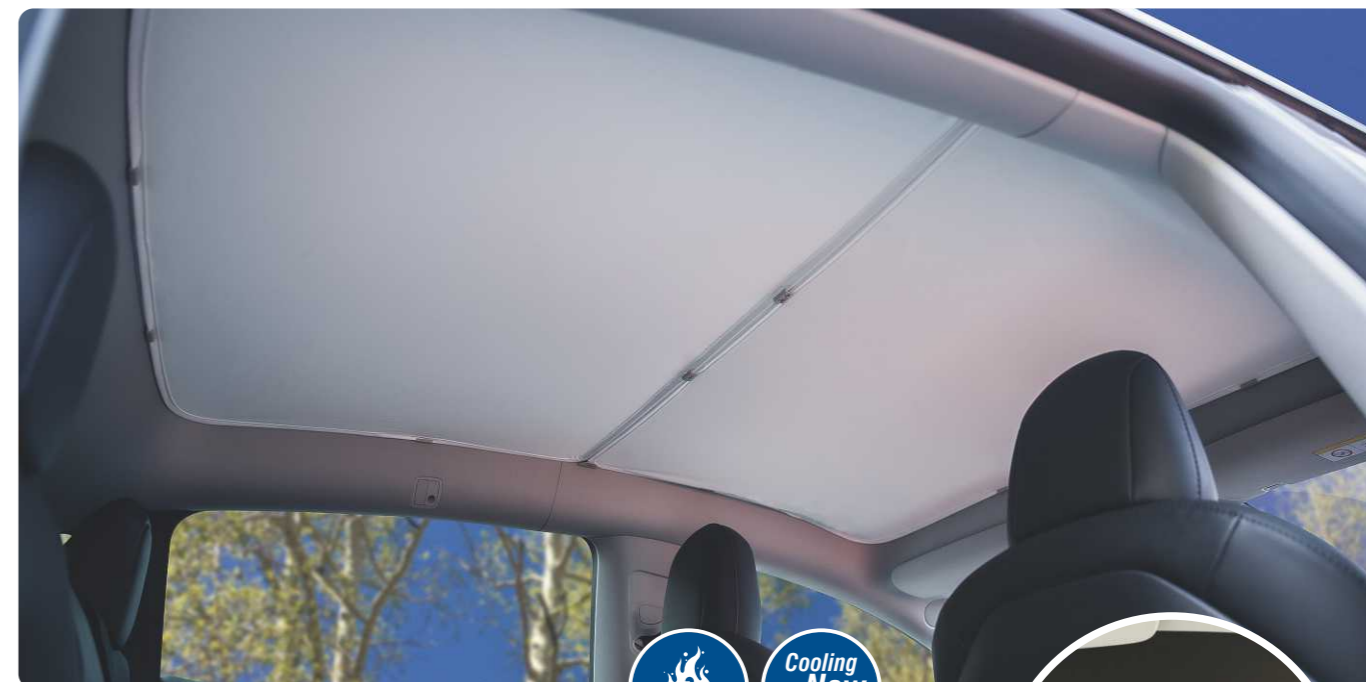

- Suitable for all models.
- Easy to fold.

**COOLING CAR FRONT SHADE**

ITEM NO. / SIZE	
<b>MA16101</b>	166 x 241cm / 65.3" x 94.9"

**COOLING SKY WINDOW SHADE**

**Excellent Performance:**

- In extreme sunny day, the car interior temperature can reach 60°C to 80°C, but the temperature will be lowered **25°C to 30°C** after using cooling sunshade.
- The cooling performance will be better when the temperature is higher.
- High reflection + high heat insulation, double sun protection, making the interior of the car cooler.
- Easy to install with special clips on the inside of the glass roof.