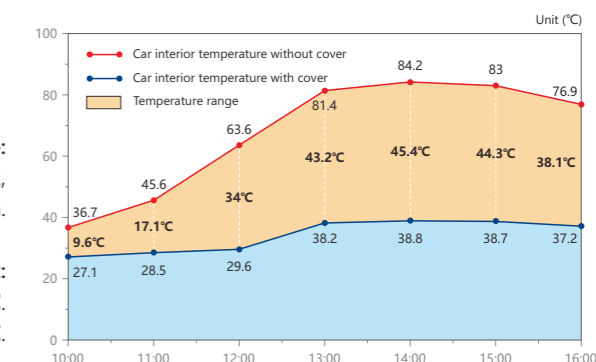

Cooling Car Cap Test Site:

Date: June 27 2021, Time: 14:32,

Add: China Auto Aftermarket show Zhengzhou, China.

Testing result:

Air temperature 37.6°C Car interior temperature without cover on 84.2°C.
Car interior temperature with cover on 38.8°C.