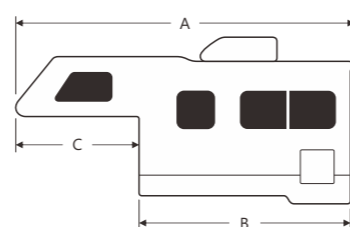

- Triple-layer top panel for maximum protection against rainfall and snow.
- Heavy-duty polypropylene fabric.
- Vented design resists billowing and mildew growth.
- Tough interlocking seams.
- Non-marking flexible hold-down hooks.
- Storage bag included.

A: Overall length
B: Floor length
C: Cabover length