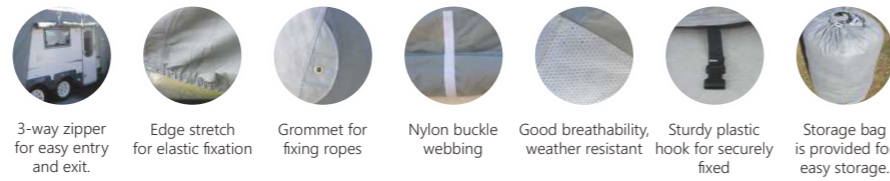

This product uses DuPont™ Tyvek® material.
DuPont™ and Tyvek® are trademark or registered trademark of E.I. du Pont de Nemours and Company or its affiliates.

ITEM NO. / SIZE	
5.0-5.5	550 x 220 x 260cm 216.5" x 86.6" x 102.4"
5.5-6.0	600 x 240 x 260cm 236.2" x 94.5" x 102.4"
6.1-6.5	650 x 240 x 260cm 255.9" x 94.5" x 102.4"
6.6-7.0	700 x 250 x 260cm 275.6" x 98.4" x 102.4"
7.1-7.5	750 x 250 x 270cm 295.3" x 98.4" x 106.3"
7.6-8.0	800 x 260 x 270cm 315.0" x 102.4" x 106.3"
8.0-8.5	850 x 260 x 280cm 334.6" x 102.4" x 110.2"
8.5-9.0	900 x 260 x 280cm 354.3" x 102.4" x 110.2"
5.5-6.0	600 x 200 x 260cm 236.2" x 78.7" x 102.4"
6.5-7.5	700 x 210 x 260cm 275.6" x 82.7" x 102.4"