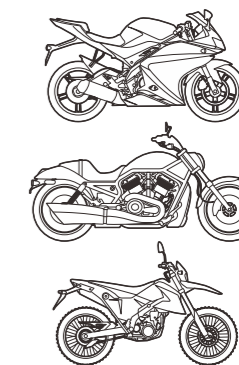

FITTING SIZE

DIMENSIONS

S	124 x 71 x 109cm 49" x 28" x 43"
M	157 x 71 x 119cm 62" x 28" x 47"
L	188 x 101 x 114cm 74" x 40" x 45"

- Maximum protection from UV exposure.
- Protects your scooter against rain, snow, sunlight, dust.
- Double-stitched for strength and durability.