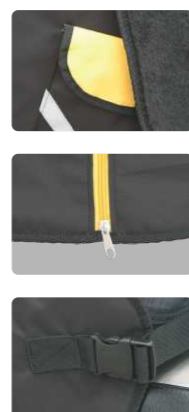

LEGS PROTECTOR

PROTECT YOUR LEGS IN WINTER

- Keeps legs dry and warm in wet weather
- Warm insulated lining.
- Two easy access exterior pockets with easy-open magnetic closures.
- Cover is easily fitted while sitting upon scooter.
- Adjustable waist belt with quick-release buckle.
- Knee straps secure cover from lofting while traveling.
- Reflective safety strips.

Legs protector H-002B