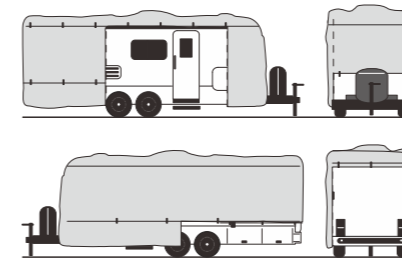

TRAVEL TRAILER COVER

ITEM NO. / SIZE	
A	20ft-22ft / 6m-6.7m
B	22ft-24ft / 6.7m-7.3m
C	24ft-26ft / 7.3m-7.9m
D	26ft-28ft / 7.9m-8.5m
E	28ft-30ft / 8.5m-9.1m
F	30ft-32ft / 9.1m-9.7m
G	32ft-34ft / 9.7m-10.3m
H	34ft-36ft / 10.3m-10.9m

Integrated strap system