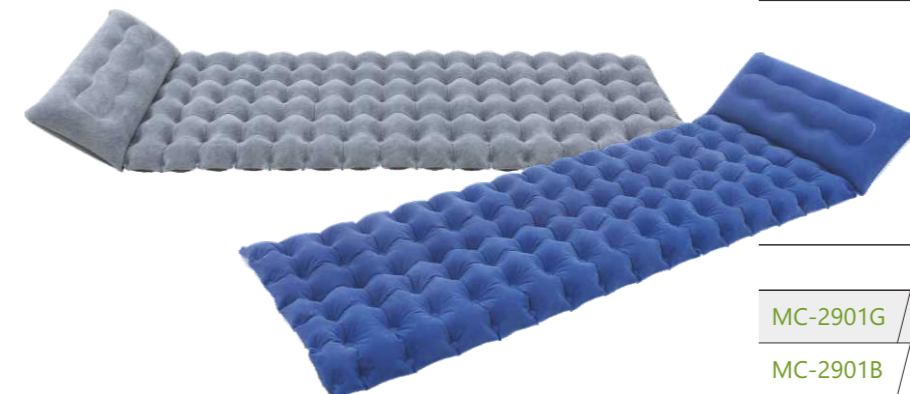

**PVC material**

ITEM NO. / SIZE / CAPACITY			
MD-1704	15 x 40cm / 5.9" x 15.7"	5L	
MD-1705	20 x 50cm / 7.9" x 19.7"	10L	
MD-1706	24 x 54cm / 9.4" x 21.3"	20L	

**INFLATABLE AIR MATTRESS**

- Ideal for both indoor and outdoor.
- Made of soft flocking and Eco-friendly material.
- Unique design is more ergonomic, making sleep more comfortable.
- Adopt double-layer air valve design, easy to inflate and deflate.
- Thickened material, durable, waterproof and moisture-proof.
- Small storage volume and light weight, equipped with a special storage bag, easy to carry without occupying space.

ITEM NO. / SIZE / COLOR		
MC-2801B	192 x 57cm / 75.6" x 22.4"	Blue
MC-2801G	192 x 57cm / 75.6" x 22.4"	Green

ITEM NO. / SIZE / COLOR		
MC-2901G	196 x 69cm / 77.2" x 27.2"	Grey
MC-2901B	196 x 69cm / 77.2" x 27.2"	Blue