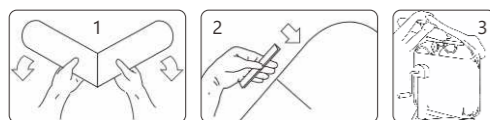

PROPANE TANK COVER

- Keeps tanks fully weatherproof and easily accessible.
- Vinyl cover helps protect tanks from dirt, sun and rain.
- Heavy duty zipper allows for easy access.
- Insert allows tank cover to hang evenly for a more finished look.

A	B	C	D
20 lb. / 5 gal. single tank	20 lb. / 5 gal. double tank	30 lb. / 7 gal. double tank	40 lb. / 10 gal. double tank

Instructions:
Simply unfold board and slide plastic channels onto each side (see steps 1 and 2). Insert "this side up" into cover and zip closed.