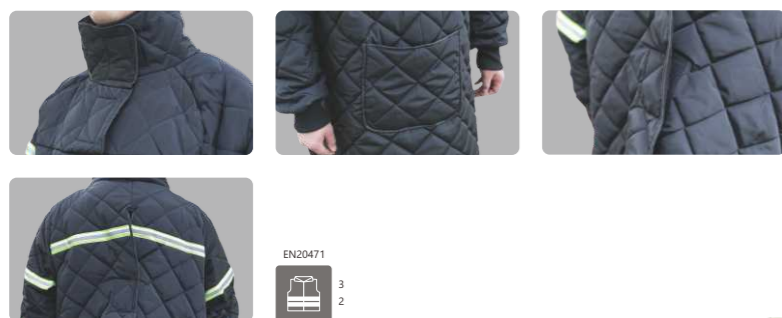

WINDPROOF CLOTHING

- Keeps body dry and warm in wet weather.
- Warm insulated lining.
- Easily fitted while sitting upon scooter.
- Reflective safety strips.

EN20471
3
2

FITTING SIZE