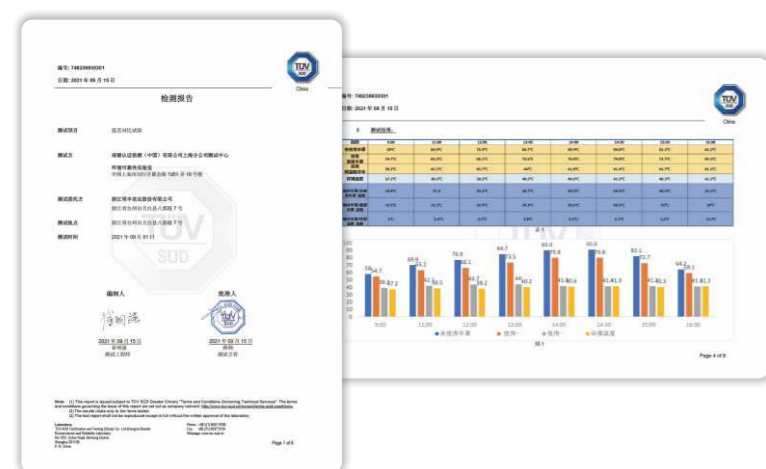

COOLING HALF COVER TEST REPORT

Test item: Contrast test of temperature difference
Test place: Zhejiang Mingfeng Industrial Co., Ltd
No.7 Bade road Tiantai county Zhejiang
Test date: September 1, 2021
Test time: 9:00 am to 16:00 PM
Temperature of the day: 24°C~36°C (sunny)
Test model: Volkswagen Tiguan (white)

Test results:

1. The maximum temperature difference inside the car reaches 49.5°C when the refrigeration half-cover is used and the half-cover is not used. The test method and test results are applied to appendix B of ENTERPRISE Standard Q/ZMF 004-2021 (Comparison of temperature differences test methods).
2. The higher the ambient temperature, the greater the temperature difference inside the car, the better the refrigeration (cooling) effect.