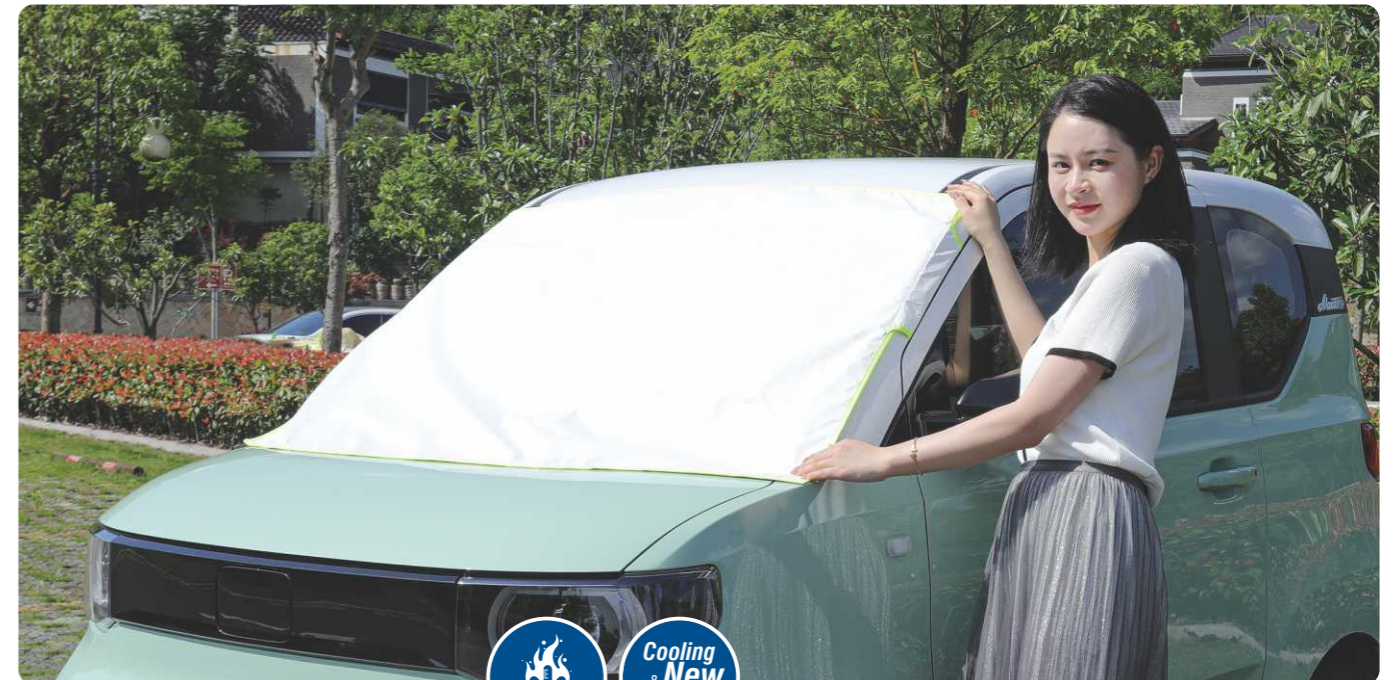

ITEM NO. / SPECS / SIZE

COOLING CAR WINDOWSHIELD COVER