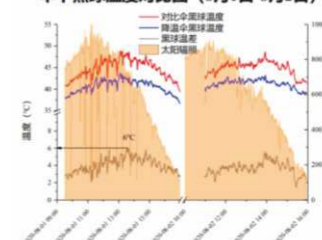

MA30101

Retain the green shade under the burning sun.

Features: **Protect from UV, easy to stall, safe and reliable, durable.**

- The temperature under umbrella can lowdown maximum 6°C.
- The air temperature under the umbrella can be reduced by up to 3.3°C, to improve the comfort of people under the umbrella.

伞下黑球温度对比图 (8月1日-8月2日)