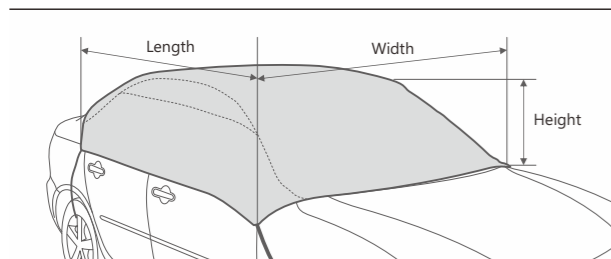

**COOLING SUV/MPV CAP**

MODEL-SPEC.:

**COOLING HATCHBACK CAP**

MA01101	S	233 x 146 x 55cm / 91.7" x 57.5" x 21.7" Fits Hatchback Length up to 370cm, 145.7"
MA01102	M	275 x 158 x 55cm / 108.3" x 62.2" x 21.7" Fits Hatchback Length up to 370~410cm, 145.7"~161.4"
MA01103	L	318 x 158 x 55cm / 125.2" x 62.2" x 21.7" Fits Hatchback Length up to 410~460cm, 161.4"~181.1"