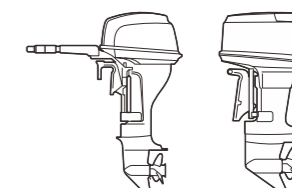

FITTING SIZE

Model A	Up to 15hp. 16" L, 11" W, 29" H
Model B	16 to 45hp. 23" L, 13" W, 33" H