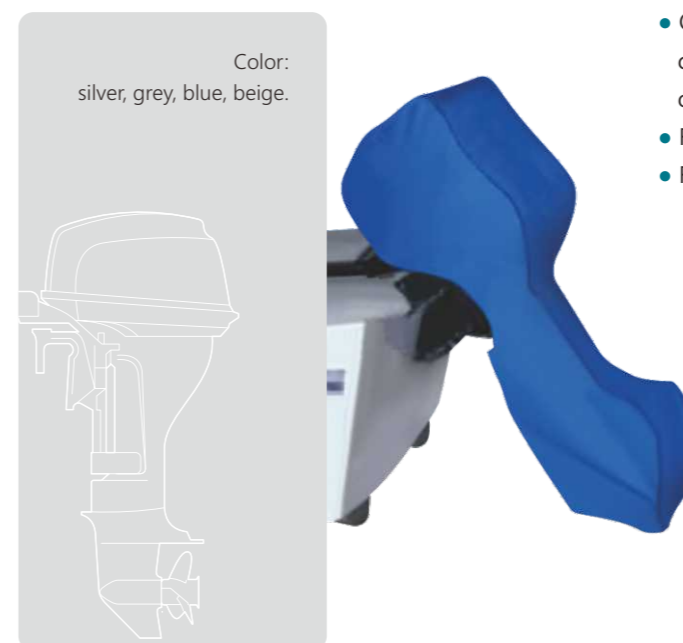

Color: silver, grey, blue, beige.

FITTING SIZE

Model A	Up to 15hp. 16" L, 11" W, 29" H
Model B	16 to 45hp. 23" L, 13" W, 33" H