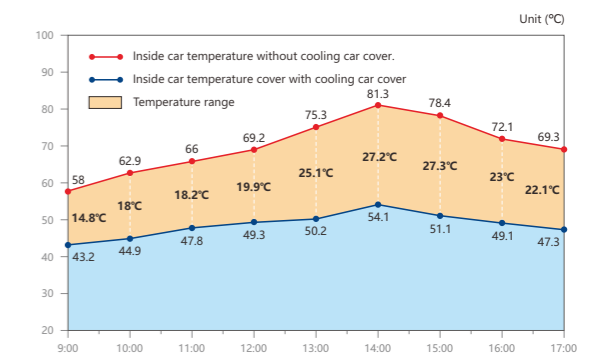

MA14101	M	155 x 85cm / 61.0" x 33.5" Fits the Sedan, Hatchback
MA14102	L	165 x 99cm / 65.0" x 38.0" Fits the Sedan, SUV
MA14103	XL	180 x 120cm / 70.9" x 47.2" Fits the SUV, MPV

Snow land Car Cap Test Site:
Date: July 13 2021,
Weather: Sunny,
Add: Zhejiang Mingfeng Industrial Co., Ltd.

Testing result: Air temperature 36°C
Inside car temperature **81.3°C**
without cooling car cover.
Inside car temperature **54.1°C**
cover with cooling car cover