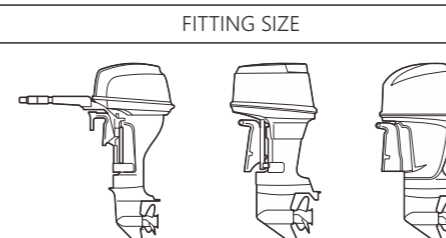

FITTING SIZE	
Model A	Fits 4 stroke motors 2.5hp to 10hp or 2 strokes up to 25hp
Model B	Fits 4 stroke motors 15hp to 25hp or 2 strokes up to 50hp
Model C	Fits 4 stroke motors 25hp to 40hp or 2 strokes up to 90hp
Model D	Fits 4 stroke motors 50hp to 115hp or 2 strokes up to 200hp
Model E	Fits 4 stroke motors 115hp to 250hp or 2 strokes up to 300hp